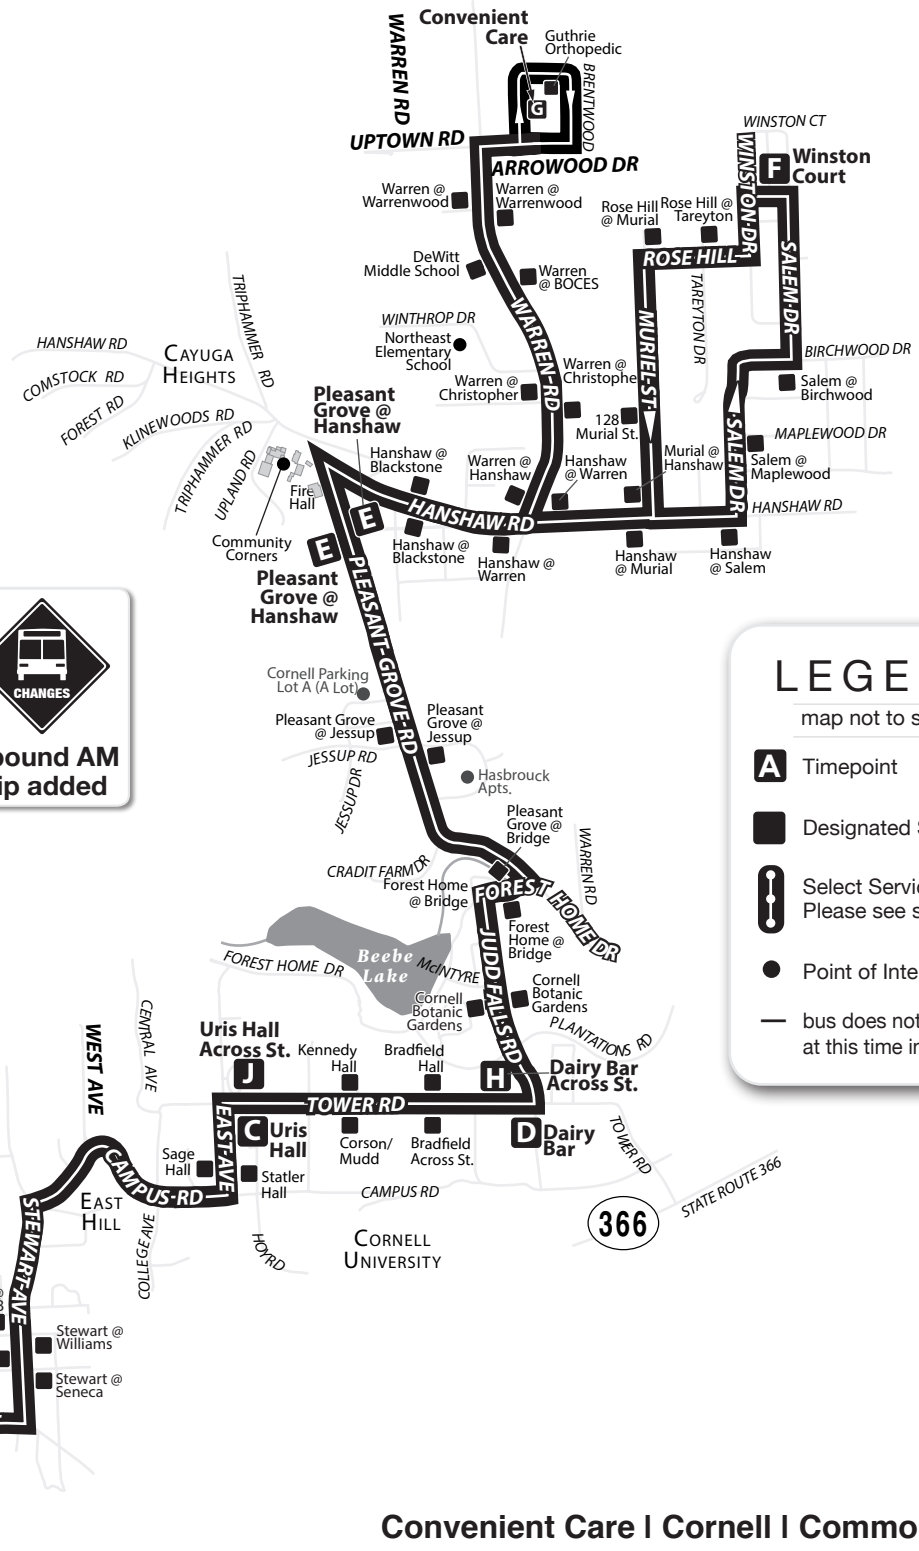

ROUTE
31

MONDAY - FRIDAY

Designated Stops Only

M T W R F

Please see route 77 schedule for Weekend Service to Winston Court

31 MONDAY - FRIDAY

Please read schedules from left to right.

LOOP

Green @ Commons	Dairy Bar	Winston Court	Winston Court	Pleasant Grove @ Hanshaw	Convenient Care	Pleasant Grove @ Hanshaw	Dairy Bar Across St.	Uris Hall Across St.	Seneca @ Commons	Green @ Commons	
A	C	D	E	F	G	F	E	H	J	L	A
-	-	-	-	-	7:30 A	7:38 A	7:44 A	7:49 A	7:52 A	8:00 A	8:04 A
8:05 A	8:14 A	8:17 A	8:22 A	-	8:30 A	8:38 A	8:44 A	8:49 A	8:52 A	9:00 A	9:04 A
9:05 A	9:14 A	9:17 A	9:22 A	-	9:30 A	9:38 A	9:44 A	9:49 A	9:52 A	10:00 A	10:04 A
10:05 A	10:14 A	10:17 A	10:22 A	-	10:30 A	10:38 A	10:44 A	10:49 A	10:52 A	11:00 A	11:04 A
11:05 A	11:14 A	11:17 A	11:22 A	-	11:30 A	11:38 A	11:44 A	11:49 A	11:52 A	12:00 P	12:04 P
12:05 P	12:14 P	12:17 P	12:22 P	-	12:30 P	12:38 P	12:44 P	12:49 P	12:52 P	1:00 P	1:04 P
1:05 P	1:14 P	1:17 P	1:22 P	-	1:30 P	1:38 P	1:44 P	1:49 P	1:52 P	2:00 P	2:04 P
2:05 P	2:14 P	2:17 P	2:22 P	2:28 P	2:38 P	-	2:44 P	2:49 P	2:52 P	3:00 P	3:04 P
3:05 P	3:14 P	3:17 P	3:22 P	3:28 P	3:38 P	-	3:44 P	3:49 P	3:52 P	4:00 P	4:04 P
4:05 P	4:14 P	4:17 P	4:22 P	4:28 P	4:38 P	-	4:44 P	4:49 P	4:52 P	5:00 P	5:04 P
5:05 P	5:14 P	5:17 P	5:22 P	5:28 P	5:38 P	-	5:44 P	5:49 P	5:52 P	6:00 P	6:04 P
6:05 P	6:14 P	6:17 P	6:22 P	6:28 P	6:38 P	-	-	-	-	-	-

Bold Type indicates PM times.

Inbound AM trip added

LEGEND
map not to scale

- A** Timepoint
-  Designated Stop
-  Select Service Only. Please see schedule.
-  Point of Interest
-  bus does not serve stop at this time interval