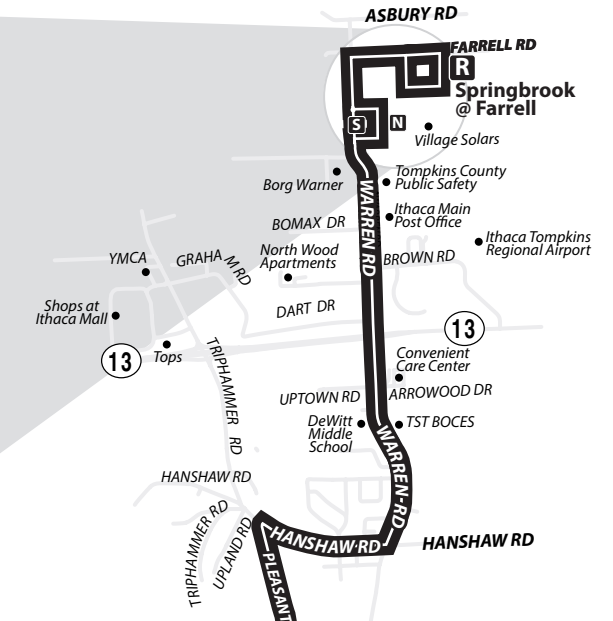

MONDAY - FRIDAY

MTWRF
☀

Please see route 77 schedule for Weekend Service

New Route Configuration: Route ends at Farrell Road.
Timing Changes.

MONDAY - FRIDAY

Please read schedules from left to right.

OUTBOUND

Green @ Commons	Dairy Bar	Village Solars			Springbrook Circle
A	B	C	D	N	R
6:45 A	6:52 A	6:55 A	-	-	7:11 A
7:46 A	7:55 A	7:58 A	-	-	8:14 A
9:10 A	9:19 A	9:22 A	-	-	9:38 A
11:00 A	11:09 A	11:12 A	-	11:27 A	11:29 A
3:40 P	3:49 P	3:52 P	3:54 P	4:12 P	4:14 P
4:46 P	4:55 P	4:58 P	5:00 P	5:19 P	5:21 P
6:05 P	6:14 P	6:17 P	6:19 P	6:37 P	6:39 P

INBOUND

Springbrook Circle	Vet School	Uris Hall Across Street	Green @ Commons			
R	S	D	E	F	J	A
7:15 A	7:17 A	7:35 A	7:37 A	7:40 A	7:48 A	-
8:20 A	8:22 A	8:40 A	8:42 A	8:45 A	8:53 A	8:57 A
9:45 A	9:47 A	10:05 A	10:07 A	10:10 A	10:18 A	-
11:30 A	11:32 A	-	11:47 A	11:50 A	11:58 A	12:02 P
4:17 P	-	4:35 P	*	*	*	-
5:24 P	-	-	5:41 P	5:44 P	5:53 P	-
6:40 P	-	-	6:57 P	6:59 P	7:07 P	-

Bus continues downtown as a route 21 *

Bold Type indicates PM times.