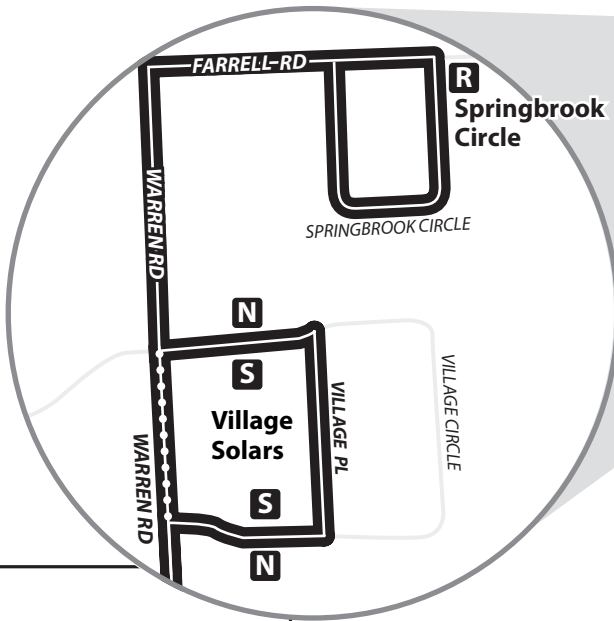

MONDAY - FRIDAY

MTWRF
☀

Please see route 77 schedule for Weekend Service

New Route Configuration: Route ends at Farrell Road.
Timing Changes.

MONDAY - FRIDAY

Please read schedules from left to right.

OUTBOUND

Green @ Commons	Dairy Bar	Village Solars			Springbrook Circle
A	B	C	D	N	R
6:45 A	6:52 A	6:55 A	-	-	7:11 A
7:46 A	7:55 A	7:58 A	-	-	8:14 A
9:10 A	9:19 A	9:22 A	-	-	9:38 A
11:00 A	11:09 A	11:12 A	-	11:27 A	11:29 A
3:40 P	3:49 P	3:52 P	3:54 P	4:12 P	4:14 P
4:46 P	4:55 P	4:58 P	5:00 P	5:19 P	5:21 P
6:05 P	6:14 P	6:17 P	6:19 P	6:37 P	6:39 P

INBOUND

Springbrook Circle	Vet School	Uris Hall Across Street	Green @ Commons			
R	S	D	E	F	J	A
7:15 A	7:17 A	7:35 A	7:37 A	7:40 A	7:48 A	-
8:20 A	8:22 A	8:40 A	8:42 A	8:45 A	8:53 A	8:57 A
9:45 A	9:47 A	10:05 A	10:07 A	10:10 A	10:18 A	-
11:30 A	11:32 A	-	11:47 A	11:50 A	11:58 A	12:02 P
4:17 P	-	4:35 P	*	*	*	-
5:24 P	-	-	5:41 P	5:44 P	5:53 P	-
6:40 P	-	-	6:57 P	6:59 P	7:07 P	-

Bus continues downtown as a route 21 *

Bold Type indicates PM times.