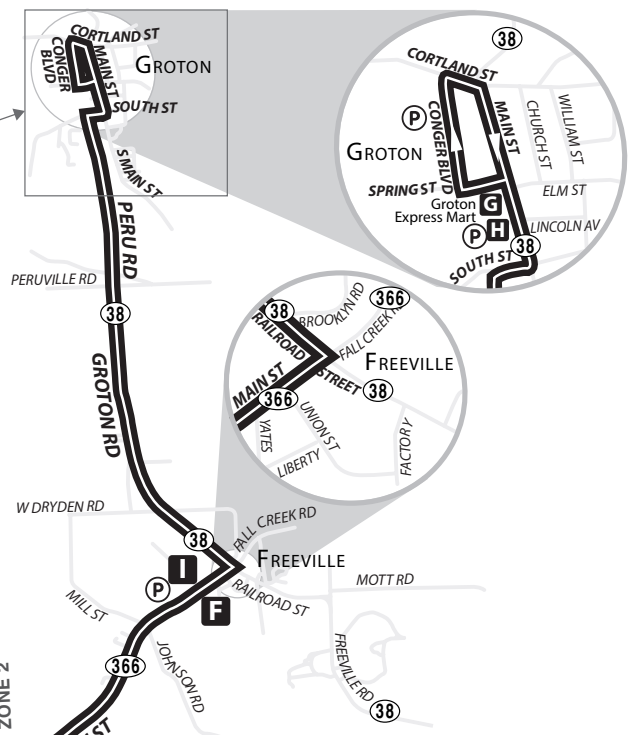

MONDAY - FRIDAY

MTWRF

Please see route 74 schedule for Weekend Service

Trip added. All times have changed

MONDAY - FRIDAY

Please read schedules from left to right.

OUTBOUND

Green @ Commons	Dairy Bar	Etna Mills Apts.	Freeville Village	Groton Express Mart
A	B	C	D	E
6:10 A	via rt. 366	6:18 A	6:24 A	6:28 A
7:55 A	via rt. 366	8:03 A	8:09 A	8:13 A
8:50 A	8:59 A	9:02 A	9:08 A	9:14 A
3:30 P	3:39 P	3:42 P	3:48 P	3:54 P
4:30 P	4:39 P	4:42 P	4:48 P	4:54 P

Bold Type indicates PM times.

INBOUND

Groton Express Mart	Freeville Park & Ride	Varna	Uris Hall Across Street	Green @ Commons
G	H	I	J	A
6:44 A	6:48 A	6:58 A	7:14 A	7:30 A
8:29 A	8:33 A	8:43 A	8:59 A	9:15 A
9:36 A	9:40 A	9:50 A	10:06 A	-
4:14 P	4:18 P	4:28 P	4:44 P	*
5:14 P	5:18 P	5:28 P	5:44 P	*

Bus continues downtown as a route 65 *

Groton Village: Designated Stops Only
After Groton High School
See tcatabus.com for details

LEGEND

- map not to scale
- A** Timepoint
- Point of Interest
- P** Park & Ride
- bus does not serve stop at this time interval