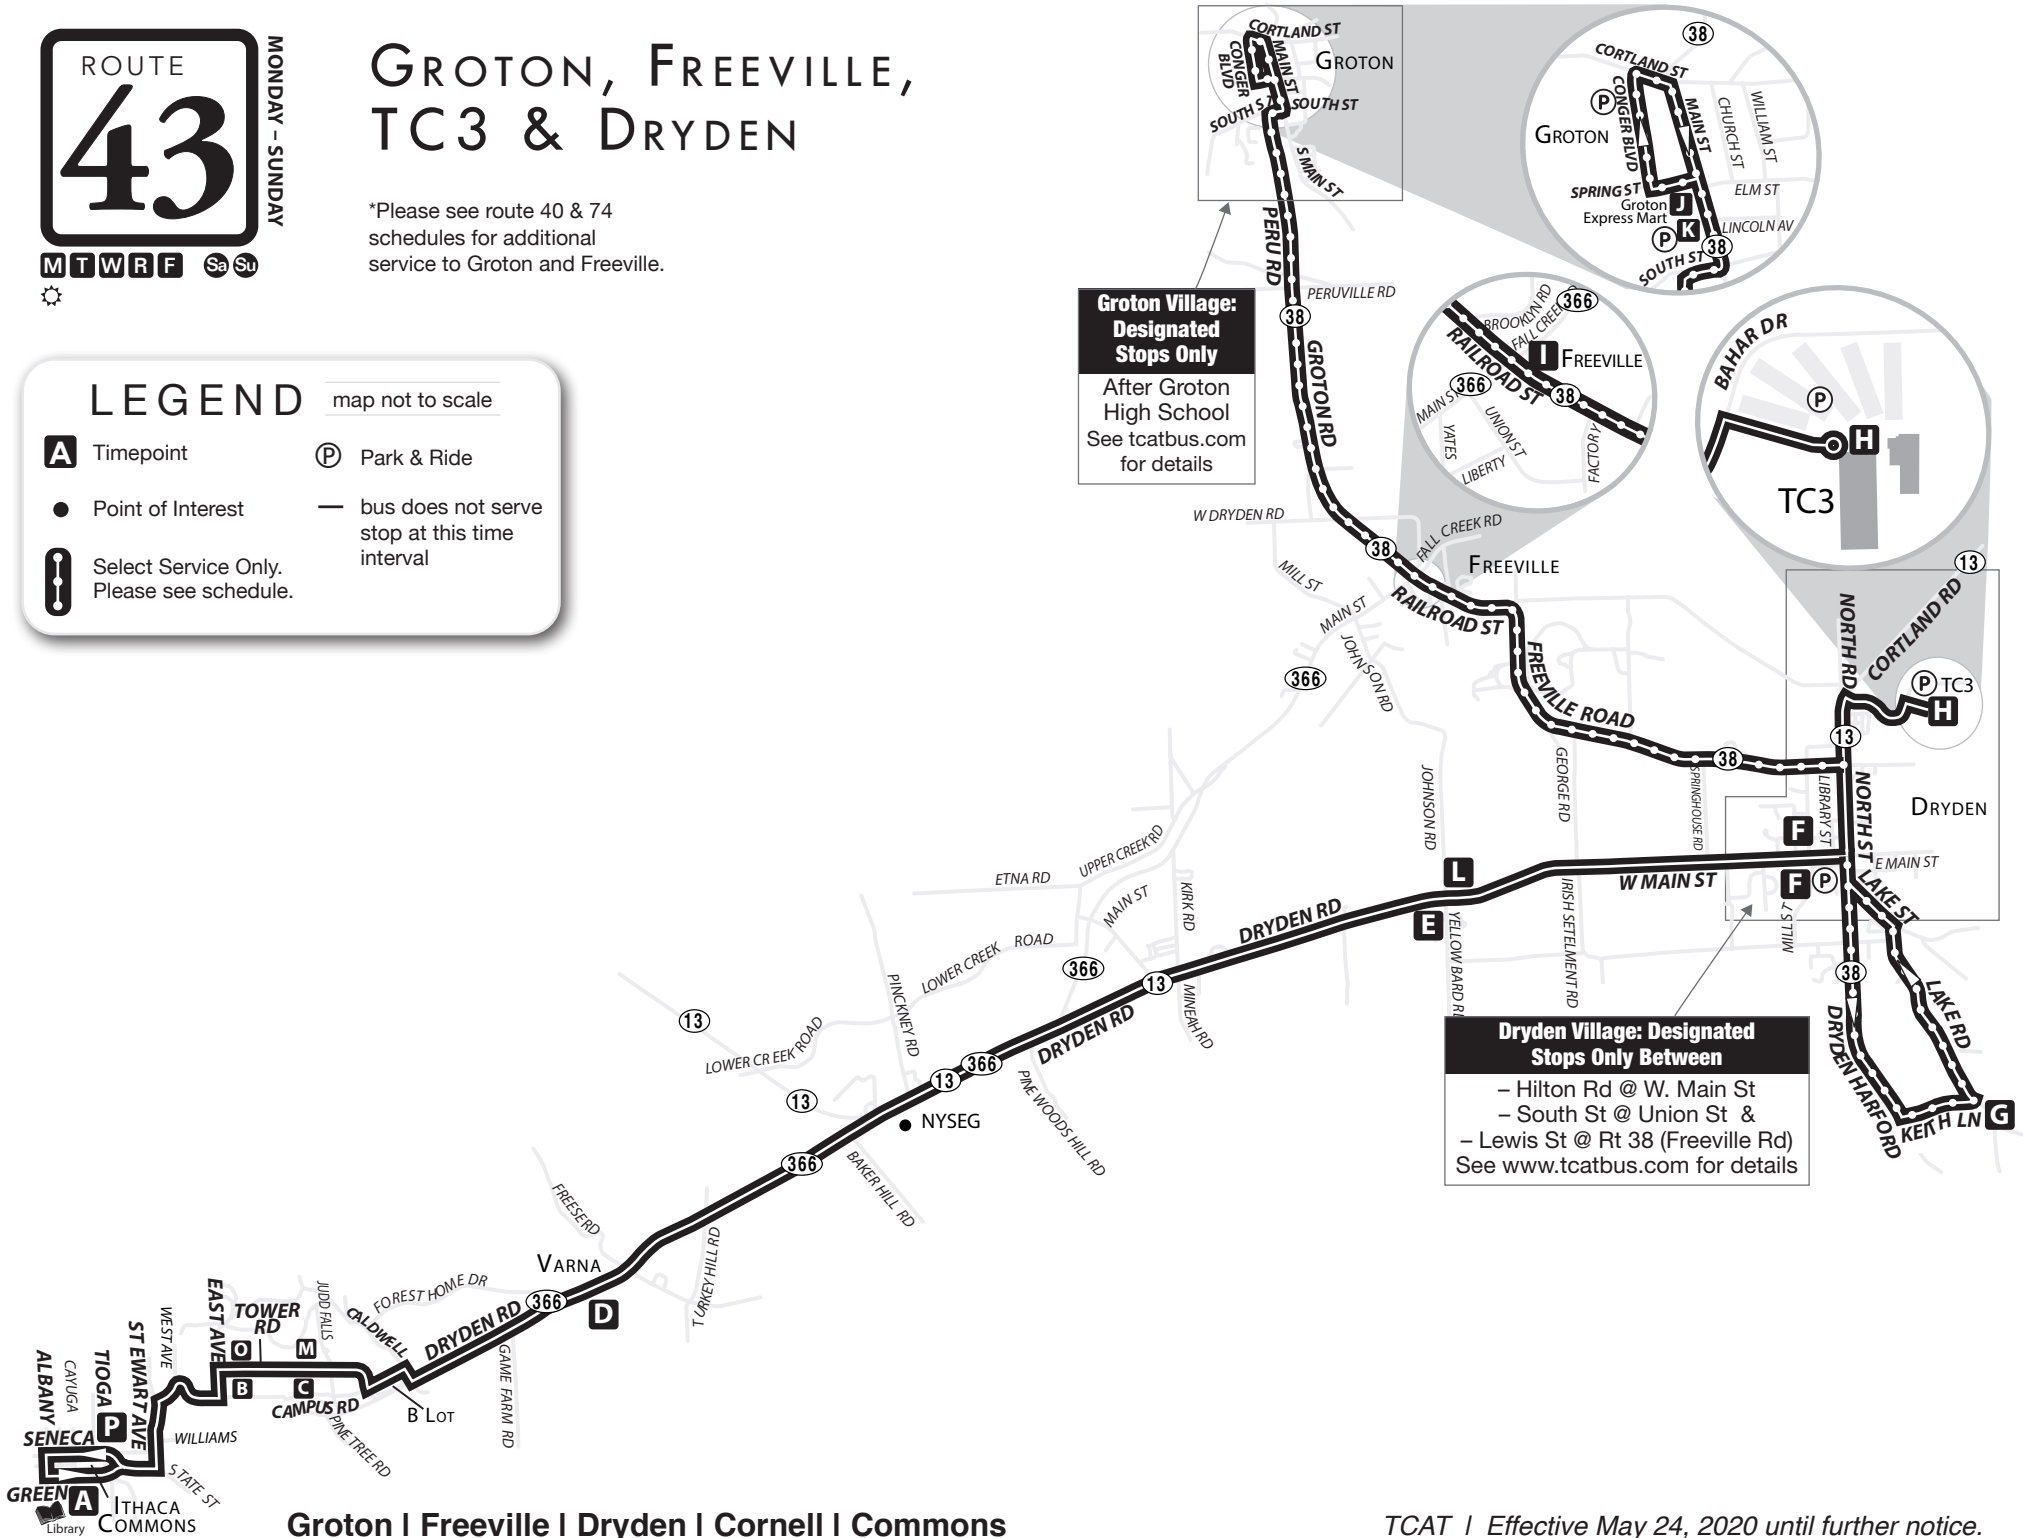

LEGEND

map not to scale

- **A** Timepoint
- **P** Park & Ride
- Point of Interest
- bus does not serve stop at this time interval
- **I** Select Service Only. Please see schedule.

Groton Village: Designated Stops Only
After Groton High School
See tcatbus.com for details

Dryden Village: Designated Stops Only Between

- Hilton Rd @ W. Main St
- South St @ Union St &
- Lewis St @ Rt 38 (Freeville Rd)

See www.tcatbus.com for details