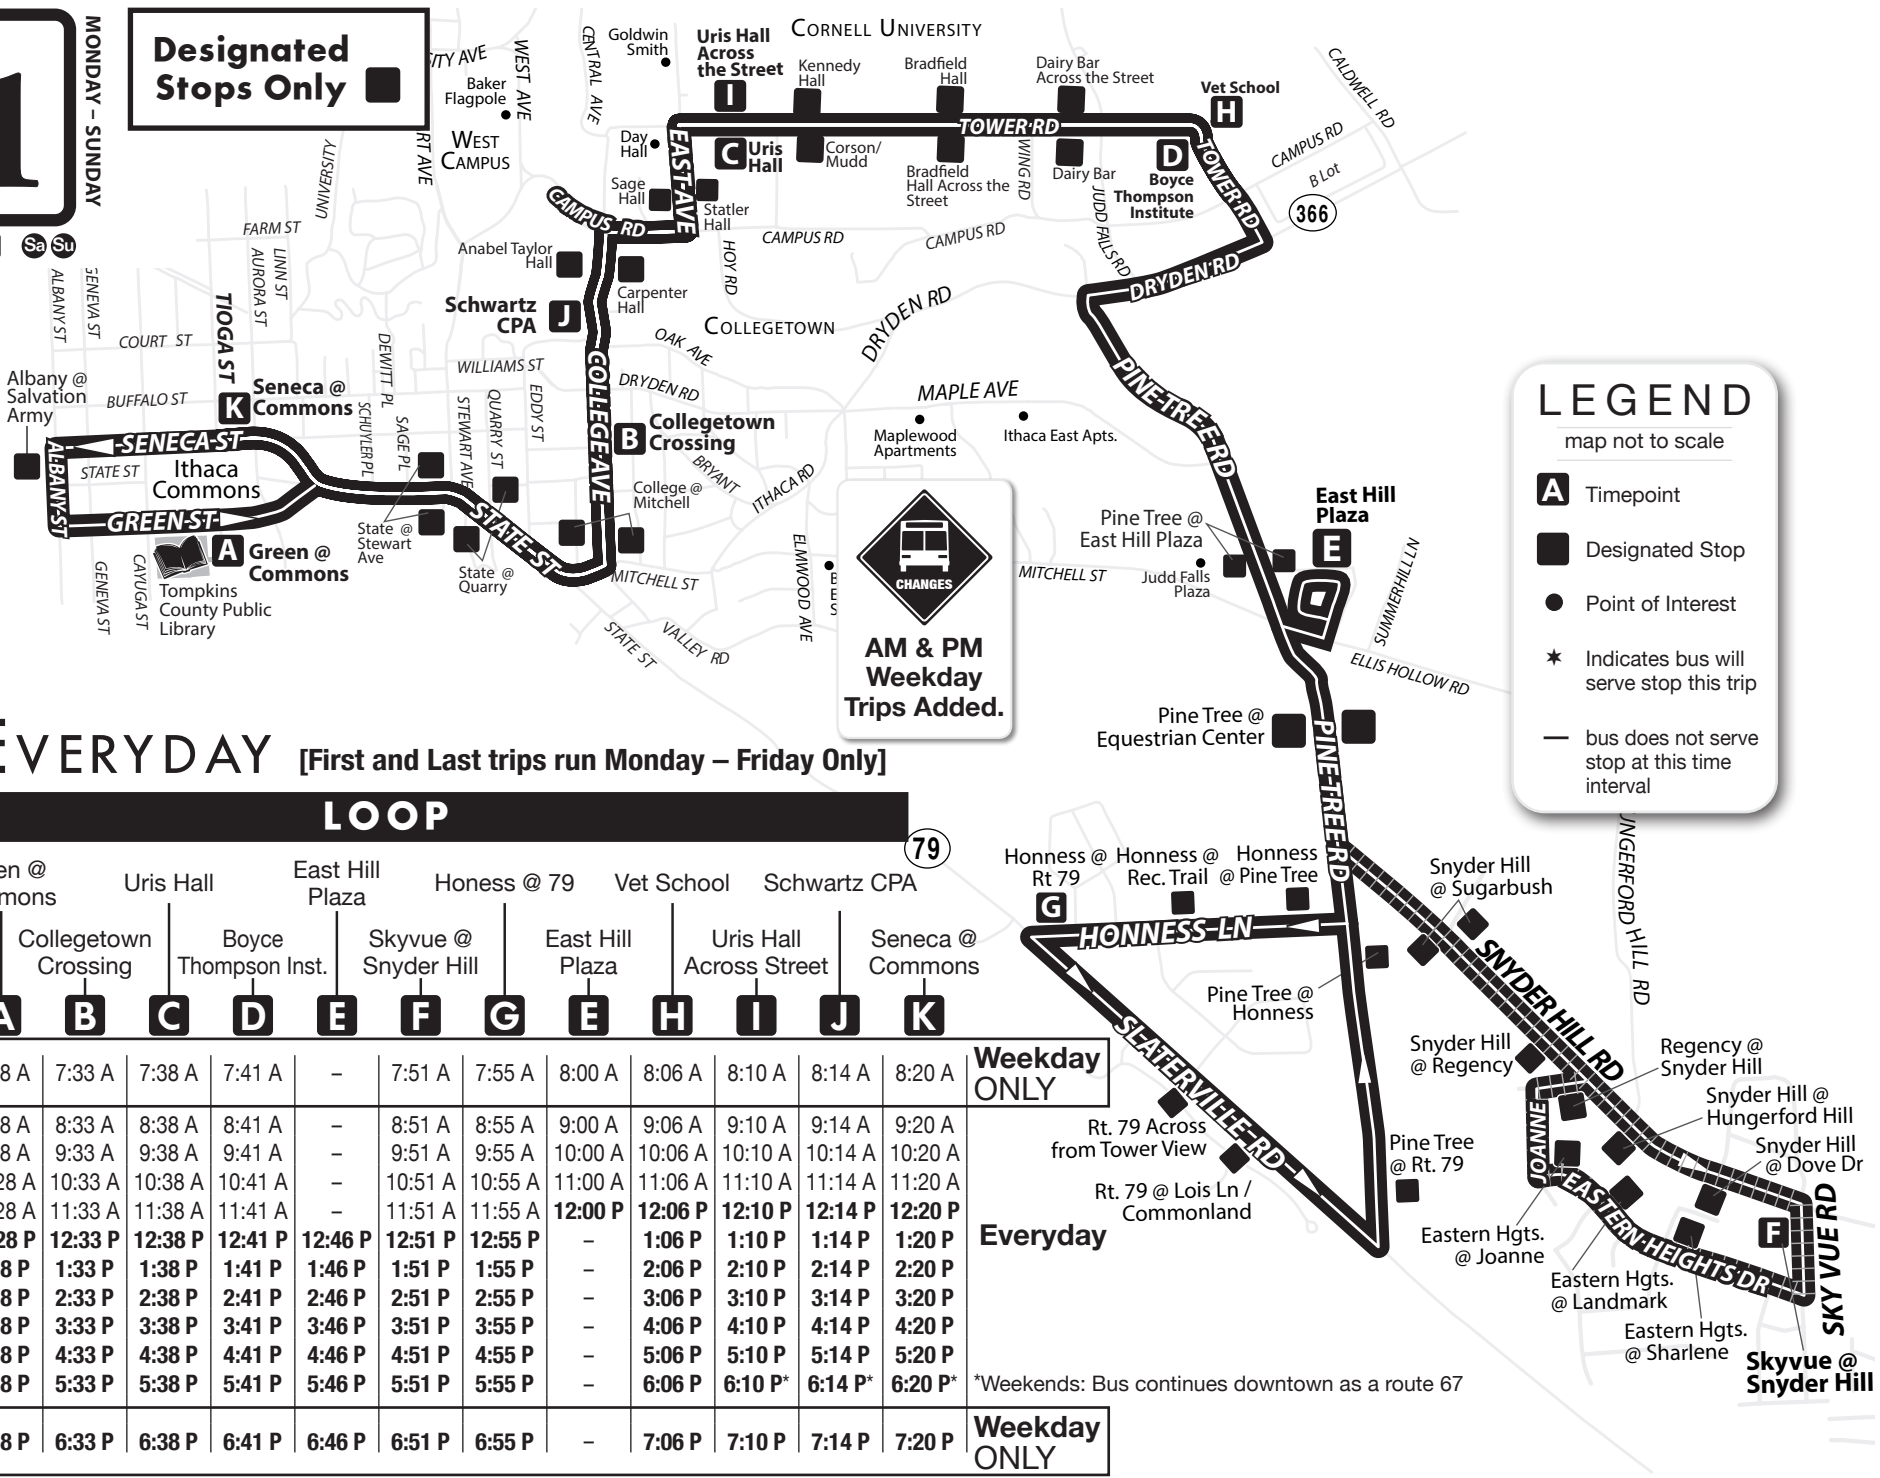

ROUTE
51

MONDAY - SUNDAY

Designated Stops Only

M T W R F Sa Su

AM & PM Weekday Trips Added.

51 EVERYDAY [First and Last trips run Monday – Friday Only]

LOOP

Green @ Commons	Seneca @ Commons	Collegetown Crossing	Boyce Thompson Inst.	East Hill Plaza	Skyvue @ Snyder Hill	Honess @ 79	Vet School	Schwartz CPA	Uris Hall	Seneca @ Commons			
K	A	B	C	D	E	F	G	E	H	I	J	K	
7:20 A	7:28 A	7:33 A	7:38 A	7:41 A	-	7:51 A	7:55 A	8:00 A	8:06 A	8:10 A	8:14 A	8:20 A	Weekday ONLY
8:20 A	8:28 A	8:33 A	8:38 A	8:41 A	-	8:51 A	8:55 A	9:00 A	9:06 A	9:10 A	9:14 A	9:20 A	
9:20 A	9:28 A	9:33 A	9:38 A	9:41 A	-	9:51 A	9:55 A	10:00 A	10:06 A	10:10 A	10:14 A	10:20 A	
10:20 A	10:28 A	10:33 A	10:38 A	10:41 A	-	10:51 A	10:55 A	11:00 A	11:06 A	11:10 A	11:14 A	11:20 A	
11:20 A	11:28 A	11:33 A	11:38 A	11:41 A	-	11:51 A	11:55 A	12:00 P	12:06 P	12:10 P	12:14 P	12:20 P	
12:20 P	12:28 P	12:33 P	12:38 P	12:41 P	12:46 P	12:51 P	12:55 P	-	1:06 P	1:10 P	1:14 P	1:20 P	Everyday
1:20 P	1:28 P	1:33 P	1:38 P	1:41 P	1:46 P	1:51 P	1:55 P	-	2:06 P	2:10 P	2:14 P	2:20 P	
2:20 P	2:28 P	2:33 P	2:38 P	2:41 P	2:46 P	2:51 P	2:55 P	-	3:06 P	3:10 P	3:14 P	3:20 P	
3:20 P	3:28 P	3:33 P	3:38 P	3:41 P	3:46 P	3:51 P	3:55 P	-	4:06 P	4:10 P	4:14 P	4:20 P	
4:20 P	4:28 P	4:33 P	4:38 P	4:41 P	4:46 P	4:51 P	4:55 P	-	5:06 P	5:10 P	5:14 P	5:20 P	
5:20 P	5:28 P	5:33 P	5:38 P	5:41 P	5:46 P	5:51 P	5:55 P	-	6:06 P	6:10 P*	6:14 P*	6:20 P*	<i>*Weekends: Bus continues downtown as a route 67</i>
6:20 P	6:28 P	6:33 P	6:38 P	6:41 P	6:46 P	6:51 P	6:55 P	-	7:06 P	7:10 P	7:14 P	7:20 P	Weekday ONLY

Bold Type indicates PM times.

TCAT | Effective May 24, 2020 until further notice.

Eastern Heights | Cornell | Commons