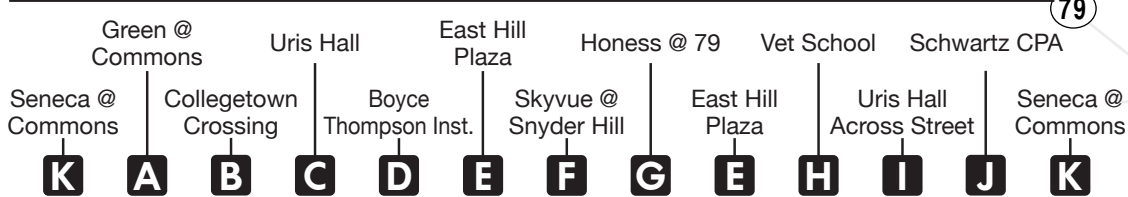

ROUTE
51

MONDAY - SUNDAY

Designated Stops Only

M T W R F Sa Su

AM & PM Weekday Trips Added.

51 EVERYDAY [First and Last trips run Monday – Friday Only]

LOOP

Green @ Commons	Seneca @ Commons	Collegetown Crossing	Boyce Thompson Inst.	East Hill Plaza	Skyvue @ Snyder Hill	Honess @ 79	Vet School	Schwartz CPA	Uris Hall	Seneca @ Commons			
K	A	B	C	D	E	F	G	E	H	I	J	K	
7:20 A	7:28 A	7:33 A	7:38 A	7:41 A	-	7:51 A	7:55 A	8:00 A	8:06 A	8:10 A	8:14 A	8:20 A	Weekday ONLY
8:20 A	8:28 A	8:33 A	8:38 A	8:41 A	-	8:51 A	8:55 A	9:00 A	9:06 A	9:10 A	9:14 A	9:20 A	
9:20 A	9:28 A	9:33 A	9:38 A	9:41 A	-	9:51 A	9:55 A	10:00 A	10:06 A	10:10 A	10:14 A	10:20 A	
10:20 A	10:28 A	10:33 A	10:38 A	10:41 A	-	10:51 A	10:55 A	11:00 A	11:06 A	11:10 A	11:14 A	11:20 A	
11:20 A	11:28 A	11:33 A	11:38 A	11:41 A	-	11:51 A	11:55 A	12:00 P	12:06 P	12:10 P	12:14 P	12:20 P	
12:20 P	12:28 P	12:33 P	12:38 P	12:41 P	12:46 P	12:51 P	12:55 P	-	1:06 P	1:10 P	1:14 P	1:20 P	Everyday
1:20 P	1:28 P	1:33 P	1:38 P	1:41 P	1:46 P	1:51 P	1:55 P	-	2:06 P	2:10 P	2:14 P	2:20 P	
2:20 P	2:28 P	2:33 P	2:38 P	2:41 P	2:46 P	2:51 P	2:55 P	-	3:06 P	3:10 P	3:14 P	3:20 P	
3:20 P	3:28 P	3:33 P	3:38 P	3:41 P	3:46 P	3:51 P	3:55 P	-	4:06 P	4:10 P	4:14 P	4:20 P	
4:20 P	4:28 P	4:33 P	4:38 P	4:41 P	4:46 P	4:51 P	4:55 P	-	5:06 P	5:10 P	5:14 P	5:20 P	
5:20 P	5:28 P	5:33 P	5:38 P	5:41 P	5:46 P	5:51 P	5:55 P	-	6:06 P	6:10 P*	6:14 P*	6:20 P*	<i>*Weekends: Bus continues downtown as a route 67</i>
6:20 P	6:28 P	6:33 P	6:38 P	6:41 P	6:46 P	6:51 P	6:55 P	-	7:06 P	7:10 P	7:14 P	7:20 P	Weekday ONLY

Bold Type indicates PM times.

TCAT | Effective May 24, 2020 until further notice.

Eastern Heights | Cornell | Commons