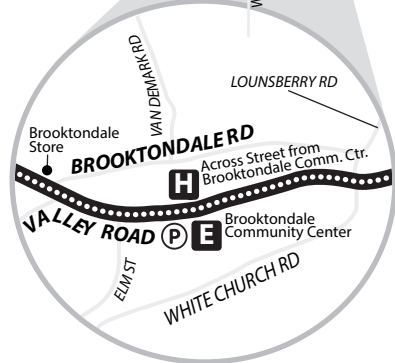

SATURDAY & SUNDAY

INBOUND

Caroline Turnaround	Across the Street from Brooktondale Comm. Center	Pine Tree @ East Hill Plaza	Uris Hall Across Street	Green St. @ Commons				
G	F	H	D	M	J	K	L	A
7:40 A	7:45 A	7:51 A	7:55 A	8:02 A	8:06 A	8:09 A	8:15 A	8:19 A
10:50 A	10:55 A	11:01 A	11:05 A	11:11 A	11:15 A	11:18 A	11:24 A	11:28 A
3:45 P	3:50 P	3:56 P	4:00 P	4:07 P	4:11 P	4:14 P	4:20 P	4:24 P
6:50 P	6:55 P	-	7:01 P	7:07 P	7:11 P	7:14 P	7:20 P	-