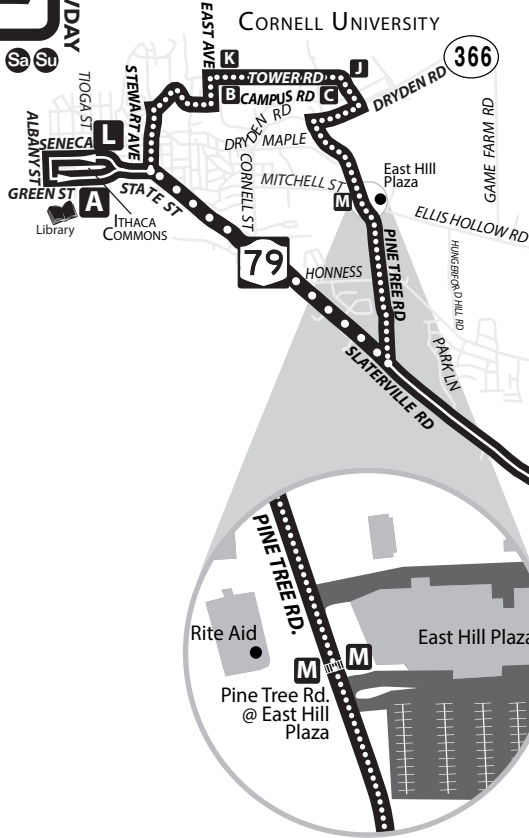

Weekdays: Trip added.
Timing Changes to all trips

LEGEND

map not to scale

- **A** Timepoint
- **P** indicates bus will serve Park & Ride
- Point of Interest
- ⋮ Select Service Only. Please see schedule.
- bus does not serve stop at this time interval

SATURDAY & SUNDAY

Please read schedules from left to right.

OUTBOUND

Green St. @ Commons	Uris Hall	Boyce Thompson Inst.	Pine Tree @ East Hill Plaza	Rt. 79 @ Brooktondale rd.	Brooktondale Community Center	Caroline Town Hall	Caroline Turnaround
A	B	C	M	D	E	F	G
7:20 A	Via NYS Route 79	7:28 A	-	7:33 A	7:38 A		
10:10 A	10:19 A	10:22 A	10:25 A	10:32 A	10:36 A	10:42 A	10:47 A
3:05 P	3:14 P	3:17 P	3:20 P	3:27 P	3:31 P	3:37 P	3:42 P
6:10 P	6:19 P	6:22 P	6:25 P	6:32 P	6:36 P	6:42 P	6:47 P