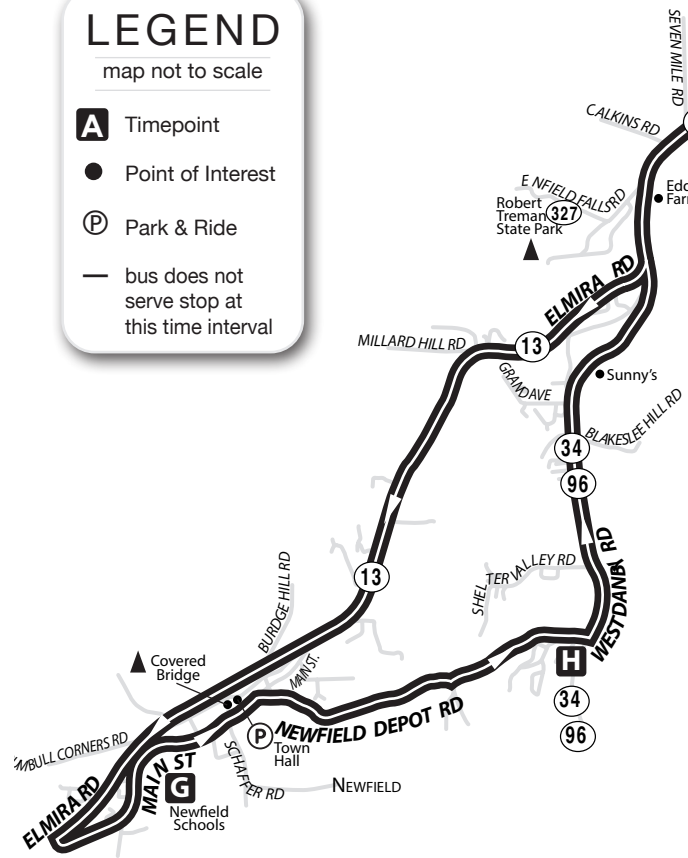

**Weekdays:
Trip added.
Timing
Changes to
all trips**

LEGEND
map not to scale

- A** Timepoint
- Point of Interest
- P** Park & Ride
- bus does not serve stop at this time interval

MONDAY - FRIDAY

OUTBOUND							INBOUND							
Vet School	Seneca St. @ Commons	Elmira Rd. @ Spencer Rd.	Uris Hall Across Street	Clinton @ Corn	Newfield Central School Arrive		Newfield Depot Rd. @ West Danby	Clinton West Plaza	Uris Hall					
A	B	D	E	F	G		G	H	J	K	L	M	C	
-	-	6:45 A	6:48 A	6:52 A	7:05 A		7:10 A	7:18 A	7:25 A	7:30 A	7:34 A	7:43 A	7:46 A	
-	-	7:58 A	8:01 A	8:05 A	8:18 A		8:25 A	8:33 A	8:40 A	8:45 A	8:49 A	-	-	
-	-	11:05 A	11:08 A	11:12 A	11:25 A		11:30 A	11:38 A	11:45 A	11:50 A	11:54 A	-	-	
4:30 P	4:33 P	4:42 P	4:46 P	4:51 P	5:05 P		5:06 P	5:14 P	5:21 P	5:26 P	5:30 P	-	-	
-	-	6:30 P	6:33 P	6:38 P	6:51 P		6:54 P	7:02 P	7:09 P	7:14 P	7:18 P	-	-	

Bold Type indicates PM times.

SATURDAY & SUNDAY

OUTBOUND							INBOUND							
Vet School	Seneca St. @ Commons	Elmira Rd. @ Spencer Rd.	Uris Hall Across Street	Clinton @ Corn	Newfield Central School Arrive		Newfield Depot Rd. @ West Danby	Clinton West Plaza	Uris Hall					
A	B	D	E	F	G		G	H	J	K	L	M	C	
-	-	7:05 A	7:09 A	7:14 A	7:26 A		7:26 A	7:34 A	7:42 A	7:46 A	7:50 A	7:59 A	8:02 A	
-	-	10:45 A	10:49 A	10:54 A	11:06 A		11:10 A	11:18 A	11:26 A	11:30 A	11:34 A	-	-	
-	-	2:50 P	2:54 P	2:59 P	3:11 P		3:15 P	3:23 P	3:31 P	3:35 P	3:39 P	-	-	
6:08 P	6:11 P	6:20 P	6:24 P	6:29 P	6:41 P		6:44 P	6:52 P	7:00 P	7:04 P	7:08 P	-	-	

Bold Type indicates PM times.