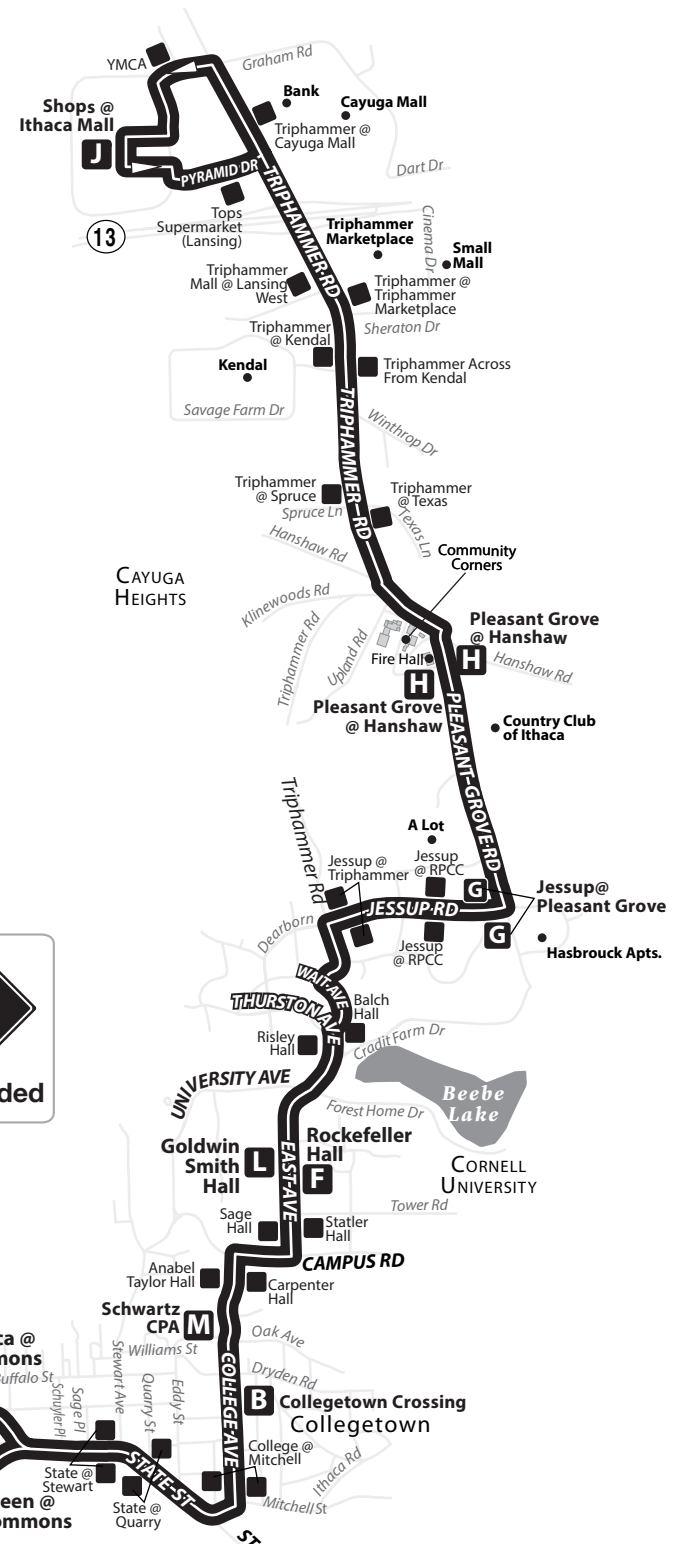

Designated Stops Only

See route 30 schedule for weekday service between Mall and Commons.

LEGEND

map not to scale

- A** Timepoint
- Designated Stop
- Point of Interest
- * Indicates bus will serve stop this trip
- bus does not serve stop at this time interval

70 SATURDAY & SUNDAY *Please read schedules from left to right.*

OUTBOUND INBOUND

Depart Seneca @ Commons Collegetown Crossing Jessup @ Pleasant Grove Shops at Ithaca Mall / Sears Arrive Jessup @ Pleasant Grove Schwartz CPA

Depart Green @ Commons Rockefeller Hall Pleasant Grove @ Hanshaw Pleasant Grove @ Hanshaw Goldwin Smith Hall Arrive Seneca @ Commons

O A B F G H J J H G L M O

	7:30 A	7:35 A	7:38 A	7:44 A	7:47 A	7:56 A		7:58 A	8:03 A	8:06 A	8:12 A	8:15 A	8:21 A
8:21 A	8:30 A	8:35 A	8:38 A	8:44 A	8:47 A	8:56 A		8:58 A	9:03 A	9:06 A	9:12 A	9:15 A	9:21 A
9:21 A	9:30 A	9:35 A	9:38 A	9:44 A	9:47 A	9:56 A		9:58 A	10:03 A	10:06 A	10:12 A	10:15 A	10:21 A
10:21 A	10:30 A	10:35 A	10:38 A	10:44 A	10:47 A	10:56 A		10:58 A	11:03 A	11:06 A	11:12 A	11:15 A	11:21 A
11:21 A	11:30 A	11:35 A	11:38 A	11:44 A	11:47 A	11:56 A		11:58 A	12:03 P	12:06 P	12:12 P	12:15 P	12:21 P
12:21 P	12:30 P	12:35 P	12:38 P	12:44 P	12:47 P	12:56 P		12:58 P	1:03 P	1:06 P	1:12 P	1:15 P	1:21 P
1:21 P	1:30 P	1:35 P	1:38 P	1:44 P	1:47 P	1:56 P		1:58 P	2:03 P	2:06 P	2:12 P	2:15 P	2:21 P
2:21 P	2:30 P	2:35 P	2:38 P	2:44 P	2:47 P	2:56 P		2:58 P	3:03 P	3:06 P	3:12 P	3:15 P	3:21 P
3:21 P	3:30 P	3:35 P	3:38 P	3:44 P	3:47 P	3:56 P		3:58 P	4:03 P	4:06 P	4:12 P	4:15 P	4:21 P
4:21 P	4:30 P	4:35 P	4:38 P	4:44 P	4:47 P	4:56 P		4:58 P	5:03 P	5:06 P	5:12 P	5:15 P	5:21 P
5:21 P	5:30 P	5:35 P	5:38 P	5:44 P	5:47 P	5:56 P		5:58 P	6:03 P	6:06 P	6:12 P	6:15 P	6:21 P
6:21 P	6:30 P	6:35 P	6:38 P	6:44 P	6:47 P	6:56 P		6:58 P	7:03 P	7:06 P	7:12 P	7:15 P	7:21 P

Bold Type indicates PM times.