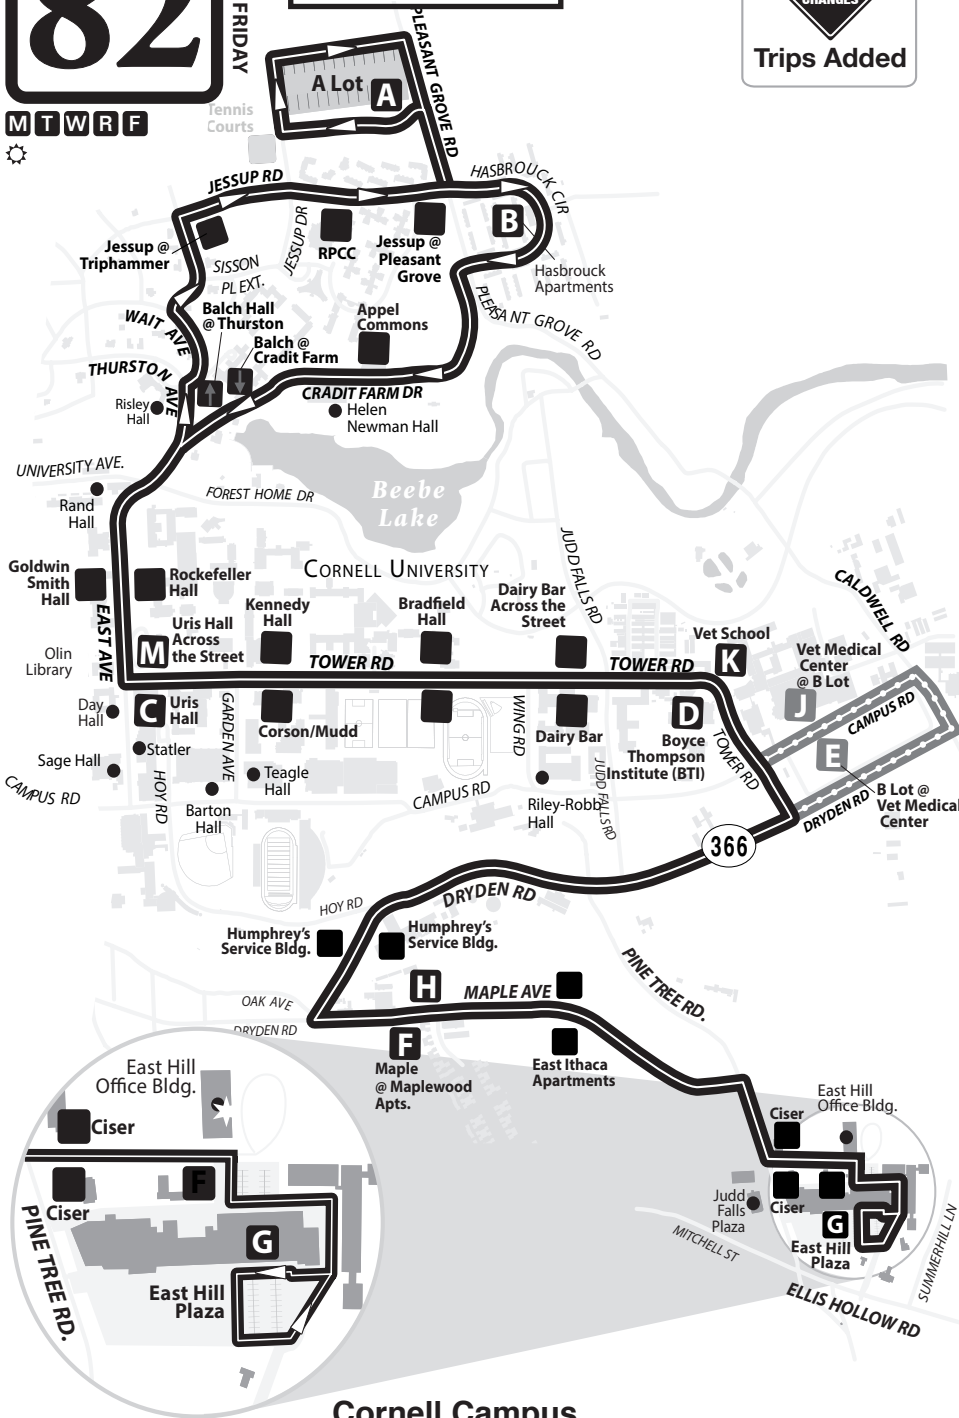

ROUTE
82

MONDAY - FRIDAY

Designated Stops Only

MTWRF

MONDAY - FRIDAY

OUTBOUND

INBOUND

Depart Hasbrouck							Boyce Thompson (BTI)		Maple @ Maplewood Apts.		Maple @ Maplewood Apts.		Vet School		Arrive A Lot	
A	B	C	D	E	F	G	G	H	J	K	M	A	B			
7:15 A	7:21 A	7:27 A	7:33 A	-	7:37 A	7:42 A	7:18 A	7:23 A	7:29 A	7:30 A	7:35 A	7:43 A	-			
7:45 A	7:51 A	7:57 A	8:03 A	-	8:07 A	8:12 A	7:48 A	7:53 A	7:59 A	8:00 A	8:05 A	8:13 A	-			
8:15 A	8:21 A	8:27 A	8:33 A	-	8:37 A	8:42 A	8:18 A	8:23 A	8:29 A	8:30 A	8:35 A	8:43 A	-			
8:45 A	8:51 A	8:57 A	9:03 A	-	9:07 A	9:12 A	8:48 A	8:53 A	8:59 A	9:00 A	9:05 A	9:13 A	-			
9:15 A	9:21 A	9:27 A	9:33 A	-	9:37 A	9:42 A	9:18 A	9:23 A	9:29 A	9:30 A	9:35 A	9:43 A	-			
9:45 A	9:51 A	9:57 A	10:03 A	-	10:07 A	10:12 A	9:48 A	9:53 A	9:59 A	10:00 A	10:05 A	10:13 A	-			
10:15 A	10:21 A	10:27 A	10:33 A	-	10:37 A	10:42 A	10:20 A	10:25 A	-	10:30 A	10:35 A	10:43 A	-			
10:45 A	10:51 A	10:57 A	11:03 A	-	11:07 A	11:12 A	10:50 A	10:55 A	-	11:00 A	11:05 A	11:13 A	-			
11:15 A	11:21 A	11:27 A	11:33 A	-	11:37 A	11:42 A	11:20 A	11:25 A	-	11:30 A	11:35 A	11:43 A	-			
11:45 A	11:51 A	11:57 A	12:03 P	-	12:07 P	12:12 P	11:50 A	11:55 A	-	12:00 P	12:05 P	12:13 P	-			
12:15 P	12:21 P	12:27 P	12:33 P	-	12:37 P	12:42 P	12:20 P	12:25 P	-	12:30 P	12:35 P	12:43 P	-			
12:45 P	12:51 P	12:57 P	1:03 P	-	1:07 P	1:12 P	1:20 P	1:25 P	-	1:30 P	1:35 P	1:43 P	-			
1:15 P	1:21 P	1:27 P	1:33 P	-	1:37 P	1:42 P	1:50 P	1:55 P	-	2:00 P	2:05 P	2:13 P	-			
1:45 P	1:51 P	1:57 P	2:03 P	-	2:07 P	2:12 P	2:20 P	2:25 P	-	2:30 P	2:35 P	2:43 P	-			
2:15 P	2:21 P	2:27 P	2:33 P	-	2:37 P	2:42 P	2:50 P	2:55 P	-	3:00 P	3:05 P	3:13 P	-			
2:45 P	2:51 P	2:57 P	3:03 P	-	3:07 P	3:12 P	3:20 P	3:25 P	-	3:30 P	3:35 P	3:43 P	-			
3:15 P	3:21 P	3:27 P	3:33 P	3:34 P	3:39 P	3:44 P	3:50 P	3:55 P	-	4:00 P	4:05 P	4:13 P	-			
3:45 P	3:51 P	3:57 P	4:03 P	4:04 P	4:09 P	4:14 P	4:20 P	4:25 P	-	4:30 P	4:35 P	4:43 P	-			
4:15 P	4:21 P	4:27 P	4:33 P	4:34 P	4:39 P	4:44 P	4:50 P	4:55 P	-	5:00 P	5:05 P	5:13 P	-			
4:45 P	4:51 P	4:57 P	5:03 P	5:04 P	5:09 P	5:14 P	5:20 P	5:25 P	-	5:30 P	5:35 P	5:43 P	-			
5:15 P	5:21 P	5:27 P	5:33 P	-	5:37 P	5:42 P	6:20 P	6:25 P	-	6:30 P	6:35 P	6:43 P	6:46 P			
5:45 P	5:51 P	5:57 P	6:03 P	-	6:07 P	6:12 P	-	-	-	-	-	-	-			

Bold Type indicates PM times.

LEGEND

- map not to scale
- **A** Timepoint
- Point of Interest
- Bus Stop
- Indicates bus will serve the East Hill Office Building Loop
- ⌋ Select Service Only. Please see schedule.
- bus does not serve stop at this time interval

Cornell Campus

TCAT | Effective May 24, 2020 until further notice.