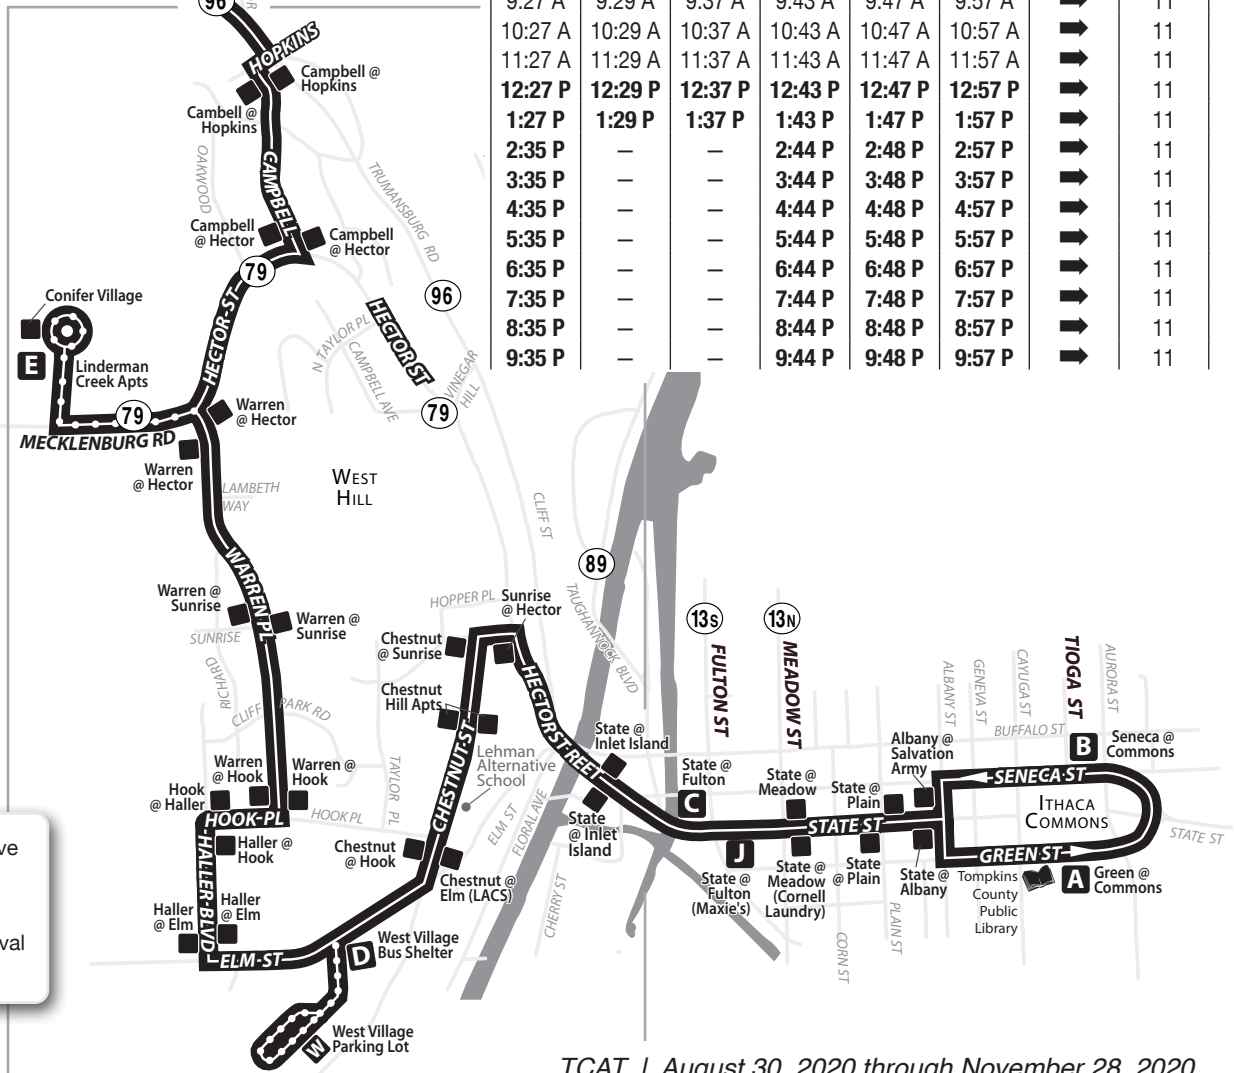

INBOUND

Cayuga Medical Ctr.	Overlook Apts.	Elm @ West Village	State @ Fulton	Green @ Commons	One-Seat Ride to Ithaca College	Continues as Route #
H	F	E	D	J	A	
6:25 A	6:27 A	6:34 A	6:40 A	6:44 A	6:51 A	14
7:25 A	7:27 A	7:35 A	7:41 A	7:47 A	7:57 A	11
8:25 A	8:27 A	8:35 A	8:41 A	8:47 A	8:57 A	11
9:27 A	9:29 A	9:37 A	9:43 A	9:47 A	9:57 A	11
10:27 A	10:29 A	10:37 A	10:43 A	10:47 A	10:57 A	11
11:27 A	11:29 A	11:37 A	11:43 A	11:47 A	11:57 A	11
12:27 P	12:29 P	12:37 P	12:43 P	12:47 P	12:57 P	11
1:27 P	1:29 P	1:37 P	1:43 P	1:47 P	1:57 P	11
2:35 P	—	—	2:44 P	2:48 P	2:57 P	11
3:35 P	—	—	3:44 P	3:48 P	3:57 P	11
4:35 P	—	—	4:44 P	4:48 P	4:57 P	11
5:35 P	—	—	5:44 P	5:48 P	5:57 P	11
6:35 P	—	—	6:44 P	6:48 P	6:57 P	11
7:35 P	—	—	7:44 P	7:48 P	7:57 P	11
8:35 P	—	—	8:44 P	8:48 P	8:57 P	11
9:35 P	—	—	9:44 P	9:48 P	9:57 P	11