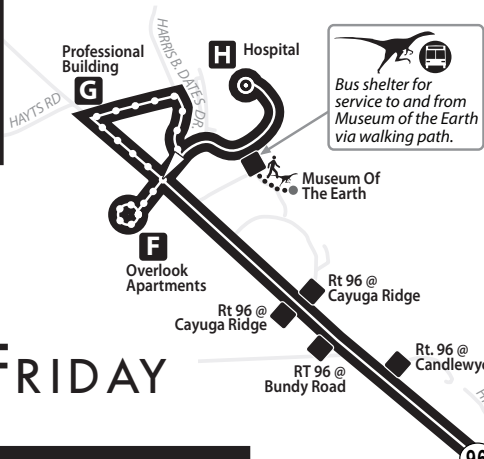

ROUTE 14

MONDAY - SUNDAY

MTWRF Sa Su

■ this route stops at
Designated Stops Only

14 MONDAY - FRIDAY

Please read schedules from left to right.

OUTBOUND

Green @ Commons	State @ Fulton	Linderman Creek Apts.	Professional Building	Seneca @ Commons	West Village Parking Lot	Overlook Apts.	Cayuga Medical Ctr.
A	B	C	W	E	F	G	H
6:05 A	6:07 A	6:11 A	Express to Cayuga Medical		6:17 A	6:19 A	
7:00 A	7:02 A	7:06 A	7:10 A	—	—	7:19 A	7:21 A
8:00 A	8:02 A	8:06 A	8:10 A	—	—	8:19 A	8:21 A
9:00 A	9:02 A	9:07 A	9:12 A	—	—	9:21 A	9:23 A
10:00 A	10:02 A	10:07 A	10:12 A	—	—	10:21 A	10:23 A
11:00 A	11:02 A	11:07 A	11:13 A	—	—	11:22 A	11:24 A
12:00 P	12:02 P	12:07 P	12:13 P	—	—	12:22 P	12:24 P
1:00 P	1:02 P	1:07 P	1:13 P	—	—	1:22 P	1:24 P
2:00 P	2:02 P	2:07 P	2:13 P	2:21 P	2:28 P	2:30 P	2:32 P
3:00 P	3:02 P	3:07 P	3:13 P	3:21 P	3:28 P	3:30 P	3:32 P
4:00 P	4:02 P	4:07 P	4:13 P	4:21 P	4:28 P	4:30 P	4:32 P
5:00 P	5:02 P	5:07 P	5:13 P	5:21 P	5:28 P	—	5:31 P
6:00 P	6:02 P	6:07 P	6:13 P	6:21 P	6:28 P	—	6:31 P
7:00 P	7:02 P	7:07 P	7:13 P	7:21 P	7:28 P	—	7:31 P
8:00 P	8:02 P	8:07 P	8:12 P	8:20 P	8:27 P	—	8:30 P
9:00 P	9:02 P	9:07 P	9:12 P	9:20 P	9:27 P	—	9:30 P

Try the West Hill Shopper!

14S Shopper

TCAT now provides West Hill residents with direct trips to Wegman's, Tops, Bed Bath & Beyond, Walmart, and more, without having to transfer at the Commons!

14 SUNDAY *Please read schedules from left to right.*