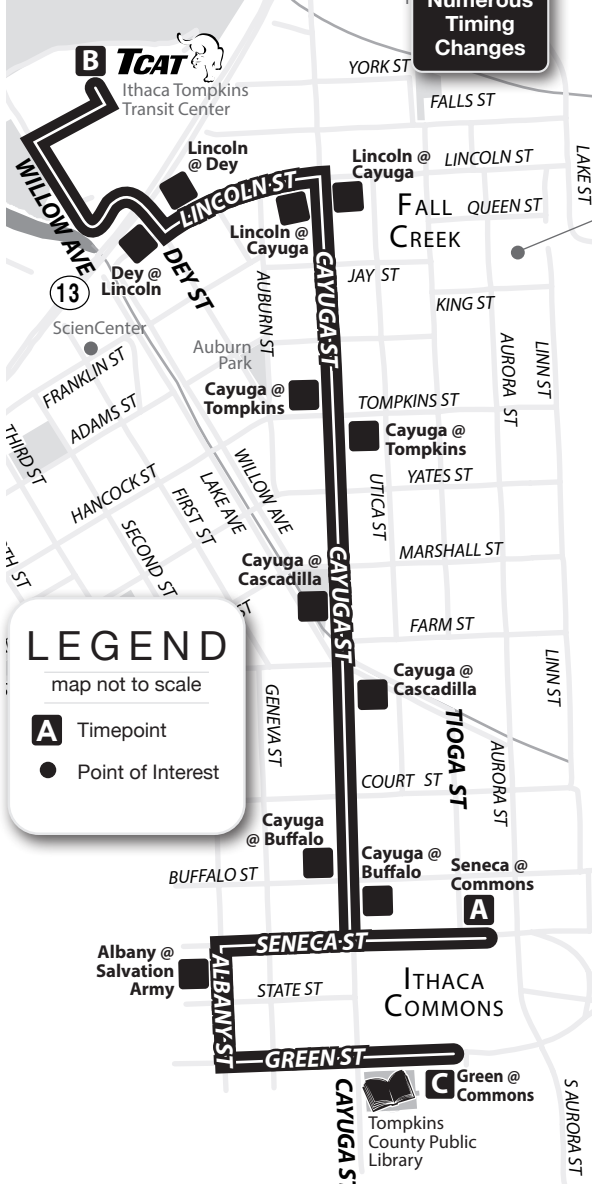

ROUTE 17

MONDAY - SUNDAY

Designated Stops Only

MTWRF Sa Su
☀ ☁ ☾

Numerous Timing Changes

LEGEND
map not to scale
A Timepoint
● Point of Interest

MONDAY - FRIDAY

Please read schedules from left to right.

SUNDAY

Please read schedules from left to right.

INBOUND OUTBOUND

Green @ Commons		Continues As Route #		From Route #		Seneca St. @ Commons	
Leave TCAT Garage	Seneca @ Commons	From Route #	From Route #	Green St. @ Commons	Arrive at TCAT Garage	Green St. @ Commons	Arrive at TCAT Garage
B	C	A		C	A	B	
6:58 A	7:08 A	7:10 A	67	67	2:04 P 2:06 P 2:18 P	67	2:04 P 2:06 P 2:18 P
6:58 A	7:08 A	-	40	40	2:31 P 2:33 P 2:45 P	40	2:31 P 2:33 P 2:45 P
7:50 A	8:00 A	-	70	43	4:41 P 4:43 P 4:55 P	43	4:41 P 4:43 P 4:55 P
7:54 A	8:04 A	-	43	11S	- 6:40 P 6:52 P	11S	- 6:40 P 6:52 P
8:05 A	8:15 A	-	21	14	6:58 P 7:00 P 7:12 P	14	6:58 P 7:00 P 7:12 P
8:05 A	8:15 A	-	20	67	7:22 P 7:24 P 7:36 P	67	7:22 P 7:24 P 7:36 P
8:20 A	8:30 A	-	70	21	7:54 P 7:56 P 8:08 P	21	7:54 P 7:56 P 8:08 P
8:50 A	9:00 A	-	14	70	- 8:04 P 8:16 P	70	- 8:04 P 8:16 P
9:48 A	9:58 A	10:00 A	67	70	- 8:39 P 8:51 P	70	- 8:39 P 8:51 P
9:50 A	10:00 A	-	14	40	- 8:41 P 8:53 P	40	- 8:41 P 8:53 P
9:50 A	10:00 A	-	40	43	- 8:45 P 8:57 P	43	- 8:45 P 8:57 P
10:20 A	10:30 A	-	70	92	- 10:47 P 10:59 P	92	- 10:47 P 10:59 P
1:50 P 2:00 P	-	-	21	90	10:39 P 10:41 P 10:53 P	90	10:39 P 10:41 P 10:53 P