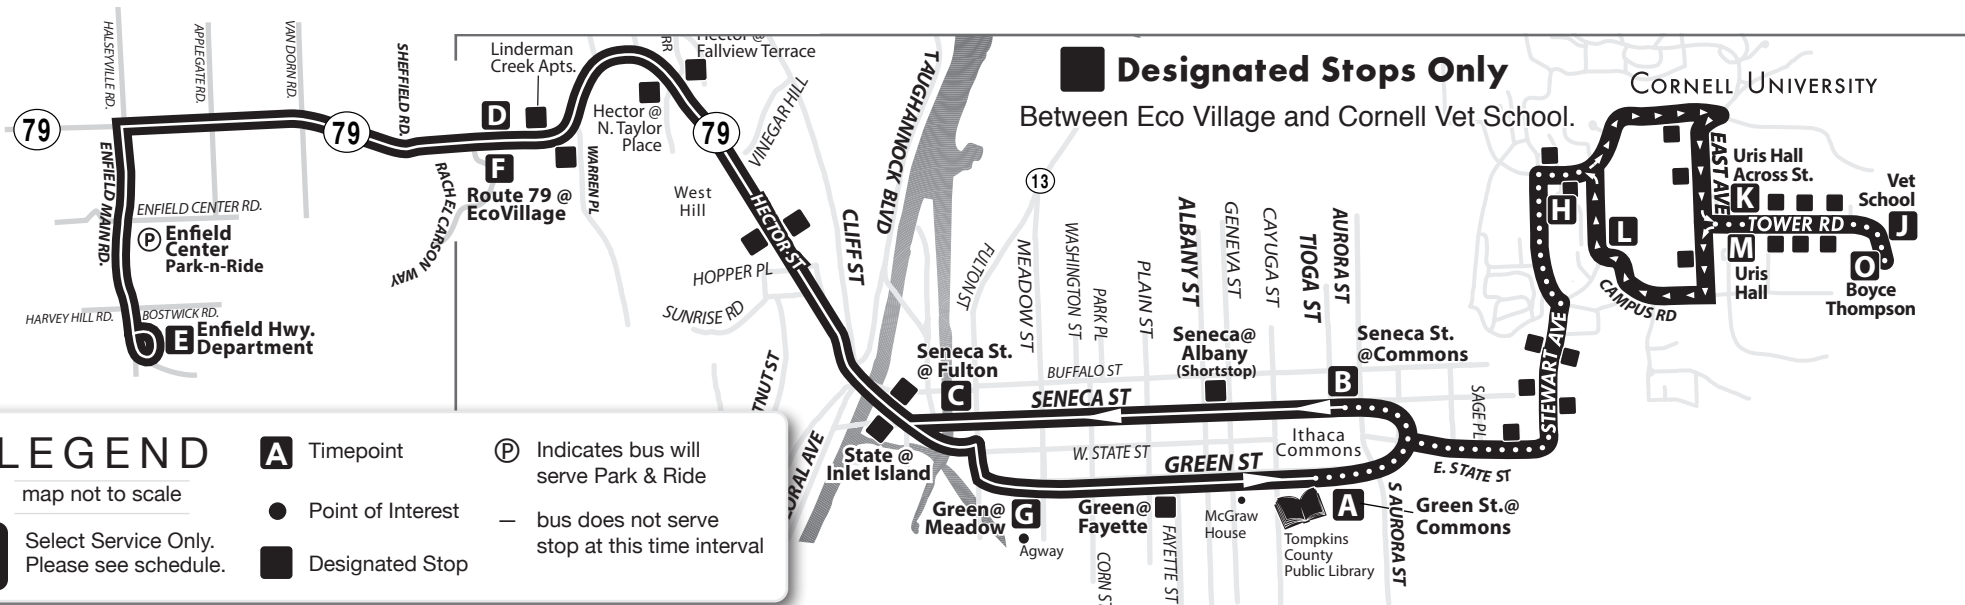

Bold Type indicates PM times.

SATURDAY *Please read schedules from left to right.*

OUTBOUND						INBOUND				
Seneca St. @ Commons	Route 79 @ EcoVillage	Enfield Highway Arrive	Department Depart	Route 79 @ EcoVillage	Green St. @ Commons	Enfield Center Park & Ride	Green St. @ Meadow Street			
Green St. @ Commons	Seneca @ Fulton	Enfield Center Park & Ride		Enfield Center Park & Ride	Green St. @ Meadow Street					
A	B	C	D	E	E	D	G	A		
7:35 A	7:37 A	7:40 A	7:46 A	7:54 A	7:59 A	8:03 A	8:05 A	8:15 A	8:21 A	8:26 A
12:05 P	12:07 P	12:10 P	12:16 P	12:24 P	12:29 P	12:32 P	12:34 P	12:44 P	12:50 P	12:56 P
-	6:30 P	6:33 P	6:39 P	6:47 P	6:52 P	6:55 P	6:57 P	7:07 P	7:13 P	7:16 P

SUNDAY *Please read schedules from left to right.*

OUTBOUND						INBOUND				
Seneca St. @ Commons	Route 79 @ EcoVillage	Enfield Hwy. Department	Enfield Hwy. Department	Route 79 @ EcoVillage	Green St. @ Commons	Enfield Center Park & Ride	Green St. @ Meadow Street			
Green St. @ Commons	Seneca @ Fulton	Enfield Center Park & Ride		Enfield Center Park & Ride	Green St. @ Meadow Street					
A	B	C	D	E	F	F	D	G	A	
8:15 A	8:17 A	8:20 A	8:26 A	8:34 A	8:39 A	8:40 A	8:42 A	8:52 A	8:58 A	9:03 A
12:05 P	12:07 P	12:10 P	12:16 P	12:24 P	12:29 P	12:32 P	12:34 P	12:44 P	12:50 P	12:56 P
-	6:30 P	6:33 P	6:39 P	6:47 P	6:52 P	6:55 P	6:57 P	7:07 P	7:13 P	7:16 P