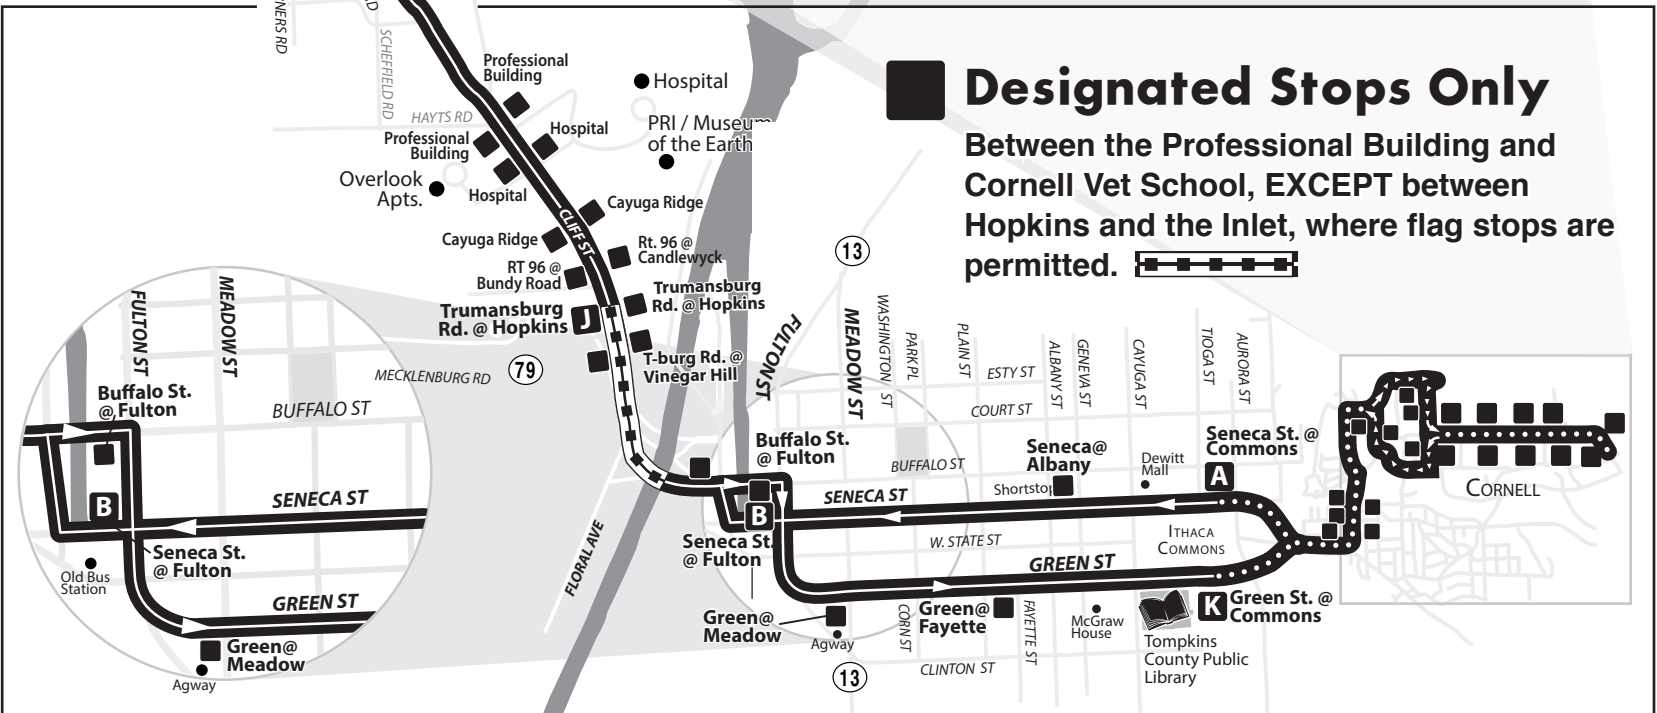

**Trumansburg Village: Designated Stops Only**  
 After Shur-Save see: [www.tcatbus.com](http://www.tcatbus.com) for details

ROUTE **21**  
 MONDAY - SUNDAY  
 M T W R F Sa Su

**P** TRUMANSBURG Park & Ride  
 Served Inbound in the AM  
 Outbound in the PM

**LEGEND**

map not to scale

- A** Timepoint
- Designated Stop
- Select Service Only. Please see schedule.
- Point of Interest
- D** indicates drop off only. Passengers wanting to exit bus will need to ask driver to stop
- P** indicates bus will serve Park & Ride
- bus does not serve stop at this time interval

**Designated Stops Only**  
 Between the Professional Building and Cornell Vet School, EXCEPT between Hopkins and the Inlet, where flag stops are permitted.

### LEGEND

map not to scale

- A** Timepoint
- Designated Stop
- Select Service Only. Please see schedule.
- Point of Interest
- D** indicates drop off only. Passengers wanting to exit bus will need to ask driver to stop
- (P)** indicates bus will serve Park & Ride
- bus does not serve stop at this time interval