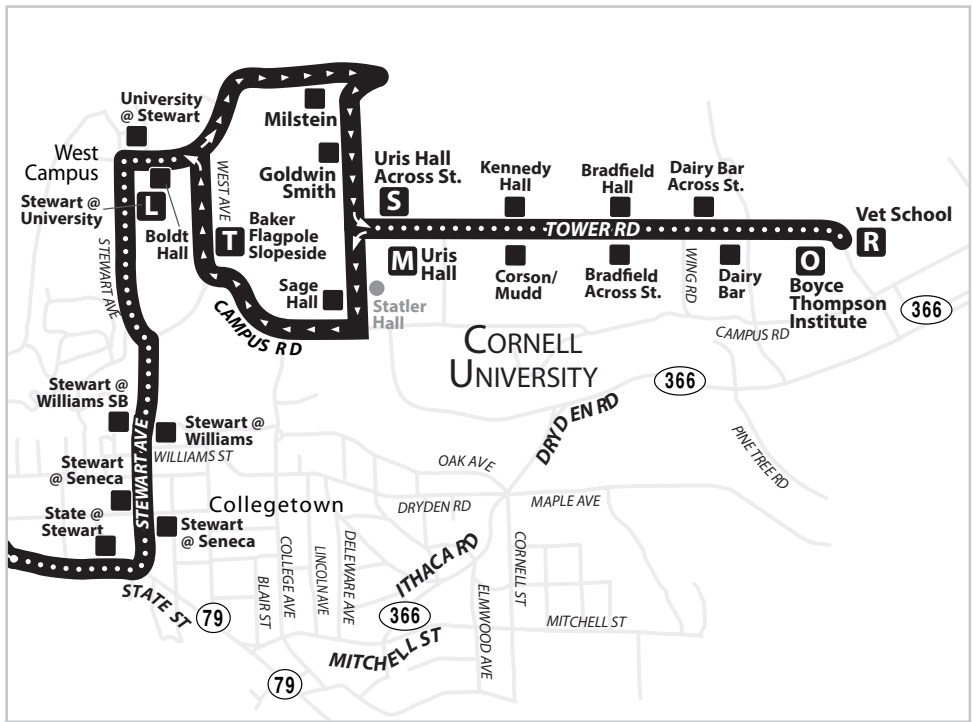

**Trumansburg Village: Designated Stops Only**  
 After Shur-Save see: [www.tcatbus.com](http://www.tcatbus.com) for details

ROUTE **21**  
 MONDAY - SUNDAY  
 M T W R F Sa Su

**P** TRUMANSBURG Park & Ride  
 Served Inbound in the AM  
 Outbound in the PM

**LEGEND**

map not to scale

- A** Timepoint
- Designated Stop
- Select Service Only. Please see schedule.
- Point of Interest
- D** indicates drop off only. Passengers wanting to exit bus will need to ask driver to stop
- P** indicates bus will serve Park & Ride
- bus does not serve stop at this time interval

**Designated Stops Only**  
 Between the Professional Building and Cornell Vet School, EXCEPT between Hopkins and the Inlet, where flag stops are permitted.

### LEGEND

map not to scale

- A** Timepoint
- Designated Stop
- Select Service Only. Please see schedule.
- Point of Interest
- D** indicates drop off only. Passengers wanting to exit bus will need to ask driver to stop
- (P)** indicates bus will serve Park & Ride
- bus does not serve stop at this time interval