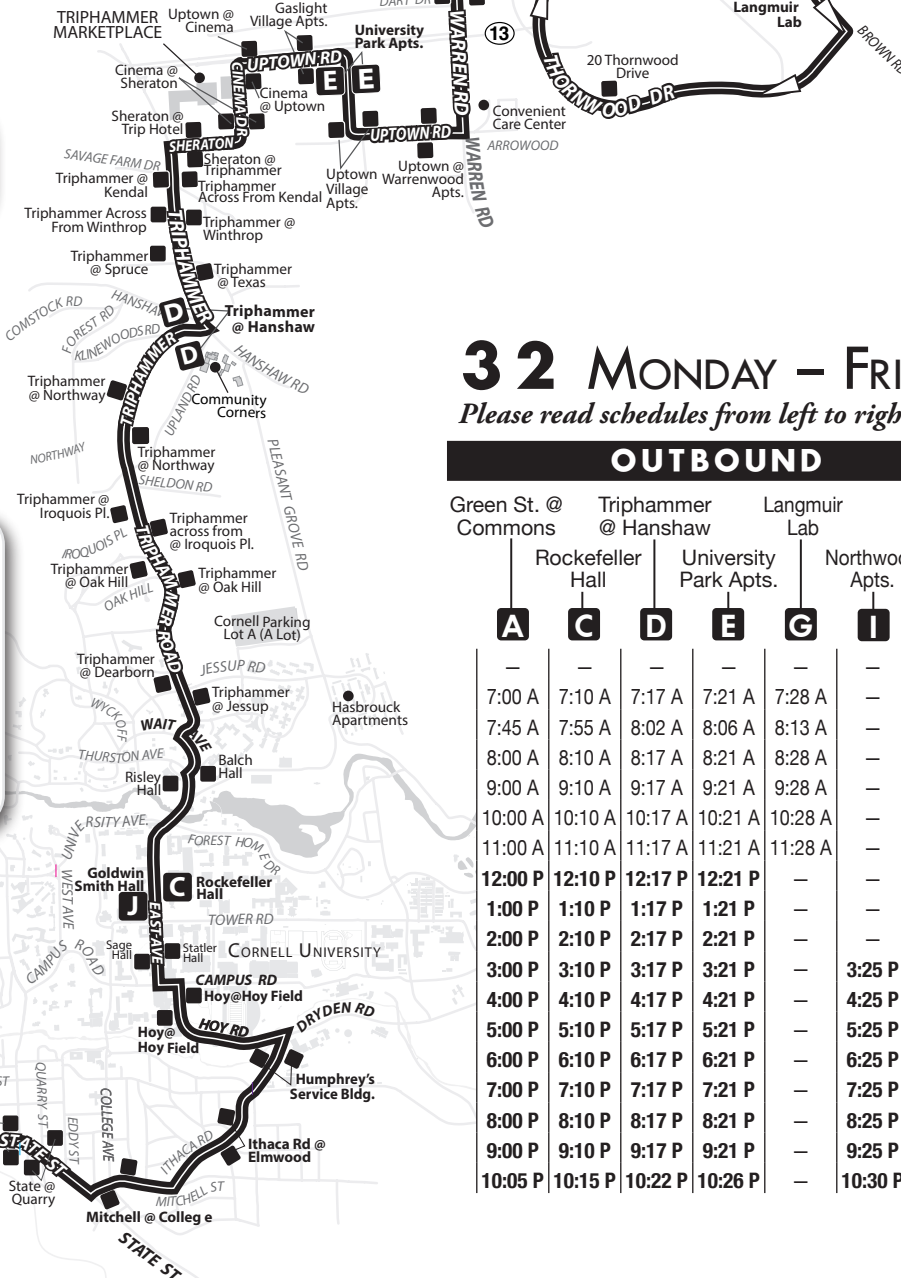

ROUTE
32

MONDAY - FRIDAY

MTWRF

Please see route 72 schedule for Weekend Service

Designated Stops Only

LEGEND

map not to scale

- **A** Timepoint
- Point of Interest
- bus does not serve stop at this time interval

One-Seat Ride to Shopping!

Our system features linked routes. Most route 32 & route 72 trips continue on as route 15 to form a one-seat ride to Walmart, Wegmans, & Tops. This means the bus changes its route sign, and you just stay on the bus, no transferring required! Look for one-seat rides denoted by the ➡ sign.

32 MONDAY - FRIDAY
Please read schedules from left to right.

Bold Type indicates PM times.

OUTBOUND

INBOUND

Green St. @ Commons	Triphammer @ Hanshaw	Langmuir Lab	Airport Arrive
A	C	D	E
7:00 A	7:10 A	7:17 A	7:21 A
7:45 A	7:55 A	8:02 A	8:06 A
8:00 A	8:10 A	8:17 A	8:21 A
9:00 A	9:10 A	9:17 A	9:21 A
10:00 A	10:10 A	10:17 A	10:21 A
11:00 A	11:10 A	11:17 A	11:21 A
12:00 P	12:10 P	12:17 P	12:21 P
1:00 P	1:10 P	1:17 P	1:21 P
2:00 P	2:10 P	2:17 P	2:21 P
3:00 P	3:10 P	3:17 P	3:21 P
4:00 P	4:10 P	4:17 P	4:21 P
5:00 P	5:10 P	5:17 P	5:21 P
6:00 P	6:10 P	6:17 P	6:21 P
7:00 P	7:10 P	7:17 P	7:21 P
8:00 P	8:10 P	8:17 P	8:21 P
9:00 P	9:10 P	9:17 P	9:21 P
10:05 P	10:15 P	10:22 P	10:26 P

Langmuir Lab	University Park Apts.	Goldwin Smith Hall	Seneca @ Commons	Green @ Commons	One-Seat Ride to SW Shopping	Continues as Route #		
H	G	I	E	D	J	L	A	
7:47 A	7:12 A	7:16 A	7:21 A	7:28 A	7:39 A	7:43 A		15
8:20 A	7:50 A	7:54 A	7:59 A	8:06 A	8:18 A	8:55 A	➡	15
8:47 A	8:50 A	8:54 A	8:59 A	9:06 A	9:18 A		➡	15
9:47 A	9:50 A	9:54 A	9:59 A	10:06 A	10:18 A		➡	15
10:47 A	10:50 A	10:54 A	10:59 A	11:06 A	11:18 A		➡	15
11:47 A	11:50 A	11:54 A	11:59 A	12:06 P	12:18 P		➡	15
12:44 P	12:47 P	12:50 P	12:54 P	1:06 P	1:18 P		➡	15
1:44 P	1:47 P	1:50 P	1:54 P	2:06 P	2:18 P		➡	15
2:44 P	2:47 P	2:50 P	2:54 P	3:06 P	3:18 P		➡	15
3:44 P	3:47 P	3:50 P	3:54 P	4:06 P	4:18 P		➡	15
4:44 P	4:47 P	4:50 P	4:54 P	5:06 P	5:18 P		➡	15
5:44 P	5:47 P	5:50 P	5:54 P	6:06 P	6:18 P		➡	15
6:44 P	6:47 P	6:50 P	6:54 P	7:06 P	7:18 P		➡	15
7:44 P	7:47 P	7:50 P	7:54 P	8:06 P	8:18 P		➡	15
8:44 P	8:47 P	8:50 P	8:54 P	9:06 P	9:18 P		➡	17
9:33 P		9:38 P	9:43 P	9:50 P	10:01 P			17