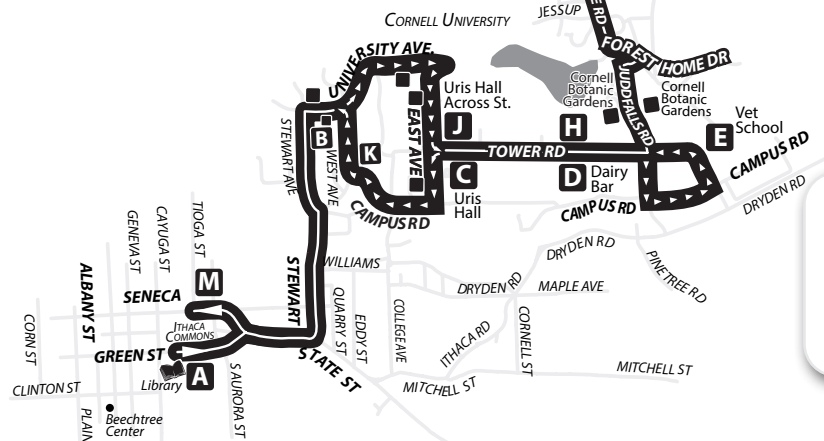

ROUTE 37

MONDAY - FRIDAY

MTWRF

Please see route 77 schedule for Weekend Service

MONDAY - FRIDAY

OUTBOUND

Green @ Commons	Stewart @ University	Uris Hall	Dairy Bar	Vet School	Village Solars	Lansing Town Hall	Springbrook @ Farrell	Lansing Fire Station #4
A	B	C	D	E	N	P	F	G
6:33 A	6:39 A	6:44 A	6:47 A	—	—	—	—	7:12 A
7:25 A	7:31 A	7:36 A	7:39 A	—	7:54 A	8:02 A	—	—
8:54 A	9:00 A	9:05 A	9:08 A	—	—	—	9:24 A	—
11:00 A	11:06 A	11:11 A	11:14 A	—	11:29 A	11:37 A	—	—
3:35 P	3:41 P	3:46 P	3:49 P	3:51 P	4:09 P	—	4:11 P	—
4:35 P	4:41 P	4:46 P	4:49 P	4:51 P	5:10 P	—	—	5:24 P
5:43 P	5:49 P	5:54 P	5:57 P	5:59 P	6:18 P	—	—	6:20 P
8:00 P	8:06 P	8:11 P	8:14 P	8:16 P	8:34 P	8:42 P	To Route 36	

INBOUND

Lansing Fire Station #4	Springbrook @ Farrell	Vet School	Uris Hall Across Street	Seneca @ Commons					
G	P	F	S	E	H	J	K	M	A
7:14 A	—	—	7:28 A	—	7:43 A	7:46 A	7:48 A	7:54 A	—
—	8:05 A	—	8:12 A	8:30 A	8:32 A	8:35 A	8:37 A	8:43 A	8:47 A
—	—	9:27 A	9:29 A	9:47 A	9:49 A	9:52 A	9:54 A	10:00 A	—
—	11:40 A	—	11:47 A	12:05 P	12:07 P	12:10 P	12:12 P	12:18 P	—
5:25 P	5:33 P	—	5:40 P	—	5:55 P	5:58 P	6:00 P	6:07 P	—
—	—	6:22 P	—	—	6:39 P	6:41 P	6:43 P	6:49 P	—

Bold Type indicates PM times.

LEGEND

map not to scale

- A** Timepoint
- Point of Interest

P Park & Ride

S Select Service Only. Please see schedule.

— bus does not serve stop at this time interval

* Indicates bus will serve stop at this time interval