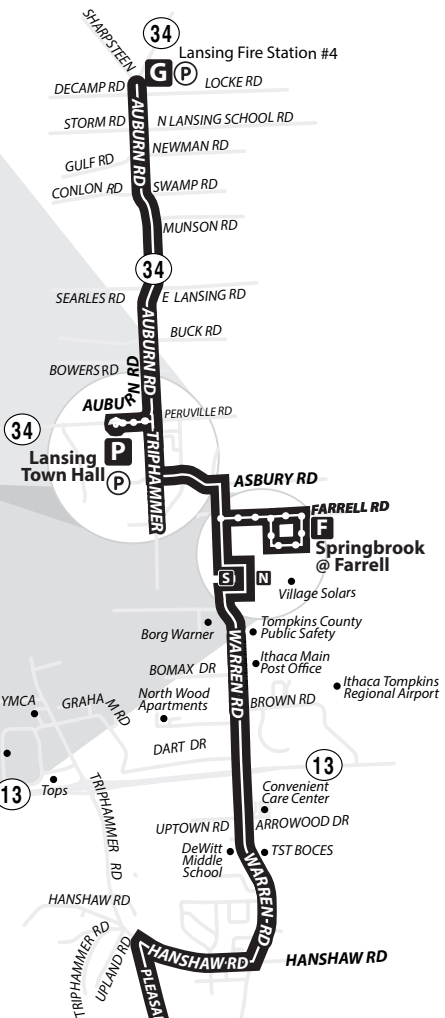

ROUTE 37

MONDAY - FRIDAY

MTWRF

Please see route 77 schedule for Weekend Service

MONDAY - FRIDAY

OUTBOUND

Green @ Commons	Stewart @ University	Uris Hall	Dairy Bar	Vet School	Village Solars	Lansing Town Hall	Springbrook @ Farrell	Lansing Fire Station #4
A	B	C	D	E	N	P	F	G
6:33 A	6:39 A	6:44 A	6:47 A	—	—	—	—	7:12 A
7:25 A	7:31 A	7:36 A	7:39 A	—	7:54 A	8:02 A	—	—
8:54 A	9:00 A	9:05 A	9:08 A	—	—	—	9:24 A	—
11:00 A	11:06 A	11:11 A	11:14 A	—	11:29 A	11:37 A	—	—
3:35 P	3:41 P	3:46 P	3:49 P	3:51 P	4:09 P	—	4:11 P	—
4:35 P	4:41 P	4:46 P	4:49 P	4:51 P	5:10 P	—	—	5:24 P
5:43 P	5:49 P	5:54 P	5:57 P	5:59 P	6:18 P	—	—	6:20 P
8:00 P	8:06 P	8:11 P	8:14 P	8:16 P	8:34 P	8:42 P	To Route 36	

INBOUND

Lansing Fire Station #4	Springbrook @ Farrell	Vet School	Uris Hall Across Street	Seneca @ Commons					
G	P	F	S	E	H	J	K	M	A
7:14 A	—	—	7:28 A	—	7:43 A	7:46 A	7:48 A	7:54 A	—
—	8:05 A	—	8:12 A	8:30 A	8:32 A	8:35 A	8:37 A	8:43 A	8:47 A
—	—	9:27 A	9:29 A	9:47 A	9:49 A	9:52 A	9:54 A	10:00 A	—
—	11:40 A	—	11:47 A	12:05 P	12:07 P	12:10 P	12:12 P	12:18 P	—
5:25 P	5:33 P	—	5:40 P	—	5:55 P	5:58 P	6:00 P	6:07 P	—
—	—	6:22 P	—	—	6:39 P	6:41 P	6:43 P	6:49 P	—

Bold Type indicates PM times.

LEGEND

map not to scale

- A** Timepoint
- Point of Interest

P Park & Ride

S Select Service Only. Please see schedule.

— bus does not serve stop at this time interval

* Indicates bus will serve stop at this time interval