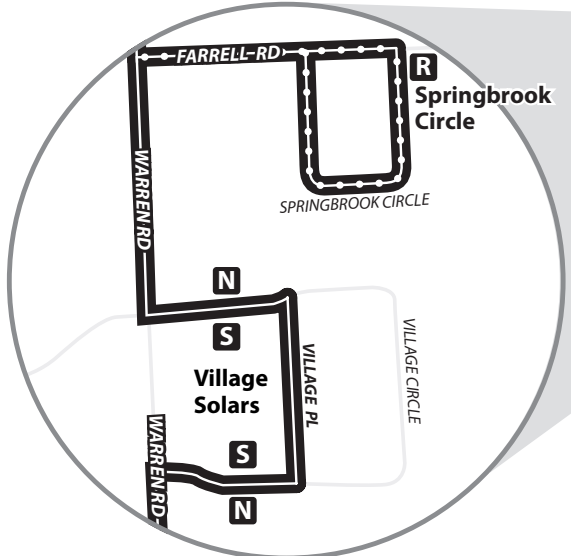

ROUTE 37

MONDAY - FRIDAY

MTWRF

Please see route 77 schedule for Weekend Service

MONDAY - FRIDAY

OUTBOUND

Green @ Commons	Stewart @ University	Uris Hall	Dairy Bar	Vet School	Village Solars	Lansing Town Hall	Springbrook @ Farrell	Lansing Fire Station #4
A	B	C	D	E	N	P	F	G
6:33 A	6:39 A	6:44 A	6:47 A	—	—	—	—	7:12 A
7:25 A	7:31 A	7:36 A	7:39 A	—	7:54 A	8:02 A	—	—
8:54 A	9:00 A	9:05 A	9:08 A	—	—	—	9:24 A	—
11:00 A	11:06 A	11:11 A	11:14 A	—	11:29 A	11:37 A	—	—
3:35 P	3:41 P	3:46 P	3:49 P	3:51 P	4:09 P	—	4:11 P	—
4:35 P	4:41 P	4:46 P	4:49 P	4:51 P	5:10 P	—	—	5:24 P
5:43 P	5:49 P	5:54 P	5:57 P	5:59 P	6:18 P	—	—	6:20 P
8:00 P	8:06 P	8:11 P	8:14 P	8:16 P	8:34 P	8:42 P	To Route 36	

INBOUND

Lansing Fire Station #4	Springbrook @ Farrell	Vet School	Uris Hall Across Street	Seneca @ Commons					
G	P	F	S	E	H	J	K	M	A
7:14 A	—	—	7:28 A	—	7:43 A	7:46 A	7:48 A	7:54 A	—
—	8:05 A	—	8:12 A	8:30 A	8:32 A	8:35 A	8:37 A	8:43 A	8:47 A
—	—	9:27 A	9:29 A	9:47 A	9:49 A	9:52 A	9:54 A	10:00 A	—
—	11:40 A	—	11:47 A	12:05 P	12:07 P	12:10 P	12:12 P	12:18 P	—
5:25 P	5:33 P	—	5:40 P	—	5:55 P	5:58 P	6:00 P	6:07 P	—
—	—	6:22 P	—	—	6:39 P	6:41 P	6:43 P	6:49 P	—

Bold Type indicates PM times.

LEGEND

map not to scale

- A** Timepoint
- Point of Interest

P Park & Ride

S Select Service Only. Please see schedule.

— bus does not serve stop at this time interval

* Indicates bus will serve stop at this time interval