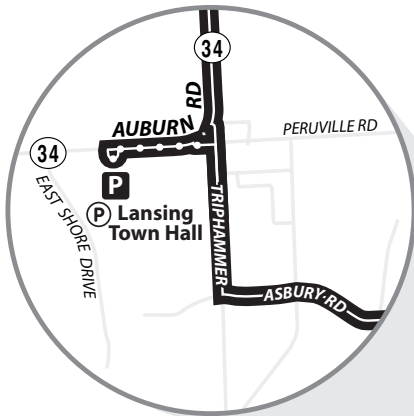

ROUTE 37

MONDAY - FRIDAY

MTWRF

Please see route 77 schedule for Weekend Service

MONDAY - FRIDAY

OUTBOUND

Green @ Commons	Stewart @ University	Uris Hall	Dairy Bar	Vet School	Village Solars	Lansing Town Hall	Springbrook @ Farrell	Lansing Fire Station #4
A	B	C	D	E	N	P	F	G
6:33 A	6:39 A	6:44 A	6:47 A	—	—	—	—	7:12 A
7:25 A	7:31 A	7:36 A	7:39 A	—	7:54 A	8:02 A	—	—
8:54 A	9:00 A	9:05 A	9:08 A	—	—	—	9:24 A	—
11:00 A	11:06 A	11:11 A	11:14 A	—	11:29 A	11:37 A	—	—
3:35 P	3:41 P	3:46 P	3:49 P	3:51 P	4:09 P	—	4:11 P	—
4:35 P	4:41 P	4:46 P	4:49 P	4:51 P	5:10 P	—	—	5:24 P
5:43 P	5:49 P	5:54 P	5:57 P	5:59 P	6:18 P	—	—	6:20 P
8:00 P	8:06 P	8:11 P	8:14 P	8:16 P	8:34 P	8:42 P	To Route 36	

INBOUND

Lansing Fire Station #4	Springbrook @ Farrell	Vet School	Uris Hall Across Street	Seneca @ Commons					
G	P	F	S	E	H	J	K	M	A
7:14 A	—	—	7:28 A	—	7:43 A	7:46 A	7:48 A	7:54 A	—
—	8:05 A	—	8:12 A	8:30 A	8:32 A	8:35 A	8:37 A	8:43 A	8:47 A
—	—	9:27 A	9:29 A	9:47 A	9:49 A	9:52 A	9:54 A	10:00 A	—
—	11:40 A	—	11:47 A	12:05 P	12:07 P	12:10 P	12:12 P	12:18 P	—
5:25 P	5:33 P	—	5:40 P	—	5:55 P	5:58 P	6:00 P	6:07 P	—
—	—	6:22 P	—	—	6:39 P	6:41 P	6:43 P	6:49 P	—

Bold Type indicates PM times.

LEGEND

map not to scale

- A** Timepoint
- Point of Interest

P Park & Ride

S Select Service Only. Please see schedule.

— bus does not serve stop at this time interval

* Indicates bus will serve stop at this time interval