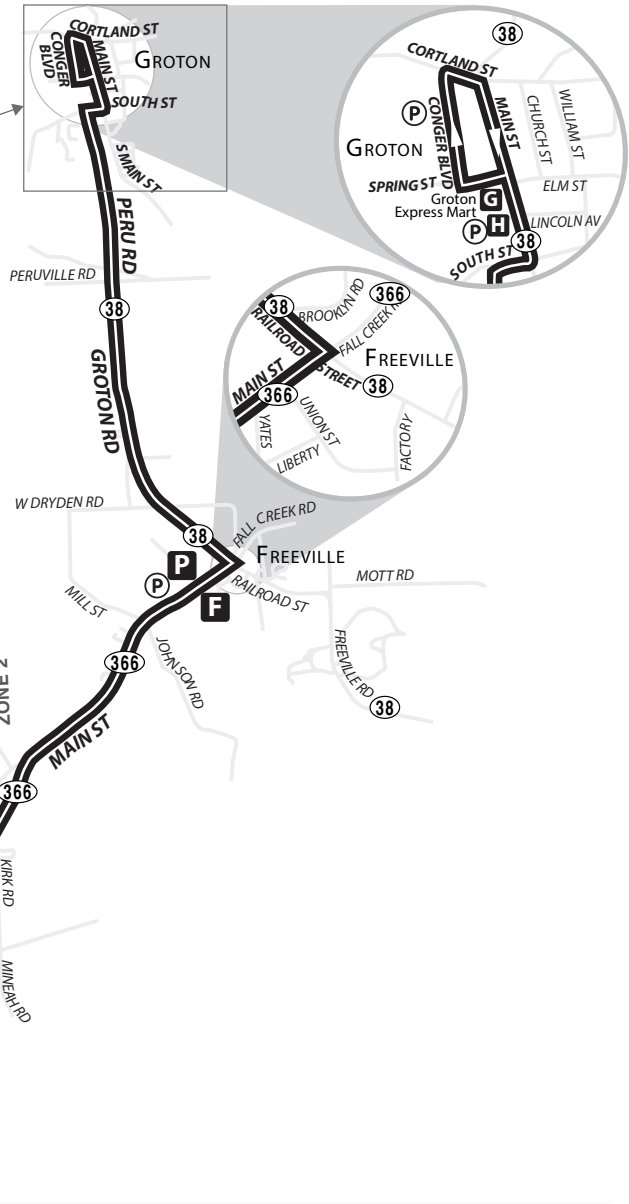

LEGEND

map not to scale

- **A** Timepoint
- Point of Interest
- **P** Park & Ride
- Select Service Only. Please see schedule.
- bus does not serve stop at this time interval
- Indicates bus will serve stop at this time interval