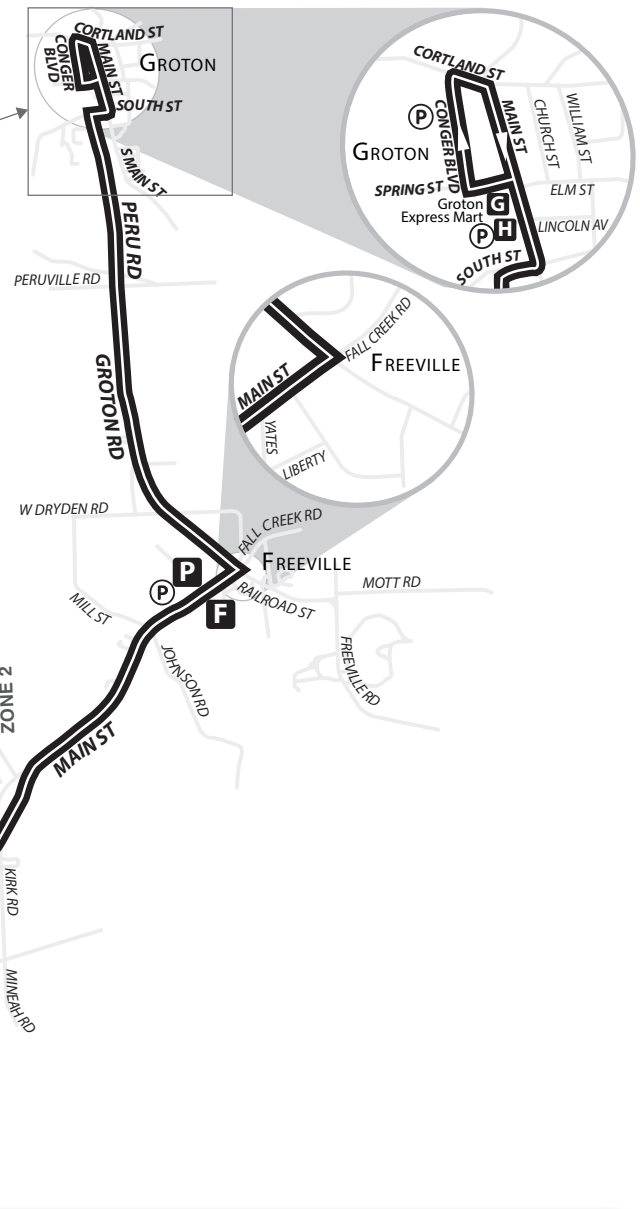

INBOUND

Groton Express Mart	Freeville Park & Ride	Varna	Uris Hall Across Street	Seneca @ Commons					
G	H	P	J	K	L	M	N	O	R
6:44 A	6:48 A	6:58 A	7:01 A	7:10 A	7:14 A	7:18 A	7:16 A	7:26 A	7:30 A
7:44 A	7:48 A	7:58 A	8:01 A	8:10 A	8:14 A	8:18 A	8:16 A	8:26 A	8:30 A
9:26 A	9:30 A	9:40 A	9:43 A	9:52 A	9:56 A	10:00 A	9:58 A	10:08 A	
4:09 P	4:13 P	4:23 P	4:26 P	4:35 P	4:39 P				
5:14 P	5:18 P	5:28 P	5:31 P	5:40 P	5:44 P				

Groton Village: Designated Stops Only
After Groton High School
See tcatbus.com for details