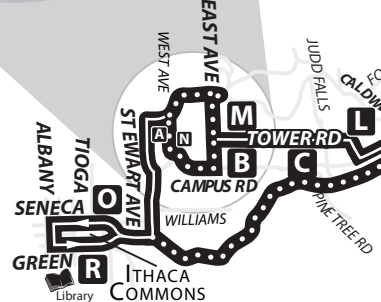

## OUTBOUND

	Green @ Commons	Stewart @ University	Dairy Bar	Varna	Etna Mills Apts.	Freeville Village	Groton Express Mart	
	R	A	B	C	D	E	F	G
6:10 A		via rt. 366			6:18 A	6:24 A	6:28 A	6:38 A
7:10 A		via rt. 366			7:18 A	7:24 A	7:28 A	7:38 A
8:40 A	8:46 A	8:51 A	8:54 A	9:00 A	9:06 A	9:10 A	9:20 A	
<b>3:25 P</b>	<b>3:31 P</b>	<b>3:36 P</b>	<b>3:39 P</b>	<b>3:45 P</b>	<b>3:51 P</b>	<b>3:55 P</b>	<b>4:05 P</b>	
<b>4:30 P</b>	<b>4:36 P</b>	<b>4:41 P</b>	<b>4:44 P</b>	<b>4:50 P</b>	<b>4:56 P</b>	<b>5:00 P</b>		

## INBOUND

Groton Express Mart	Freeville Park & Ride	Varna	Uris Hall Across Street	Seneca @ Commons					
G	H	P	J	K	L	M	N	O	R
6:44 A	6:48 A	6:58 A	7:01 A	7:10 A	7:14 A	7:18 A	7:16 A	7:26 A	7:30 A
7:44 A	7:48 A	7:58 A	8:01 A	8:10 A	8:14 A	8:18 A	8:16 A	8:26 A	8:30 A
9:26 A	9:30 A	9:40 A	9:43 A	9:52 A	9:56 A	10:00 A	9:58 A	10:08 A	
<b>4:09 P</b>	<b>4:13 P</b>	<b>4:23 P</b>	<b>4:26 P</b>	<b>4:35 P</b>	<b>4:39 P</b>				
<b>5:14 P</b>	<b>5:18 P</b>	<b>5:28 P</b>	<b>5:31 P</b>	<b>5:40 P</b>	<b>5:44 P</b>				

### LEGEND

map not to scale

- A** Timepoint
- Point of Interest
- P** Park & Ride
- Select Service Only. Please see schedule.
- bus does not serve stop at this time interval
- \* Indicates bus will serve stop at this time interval