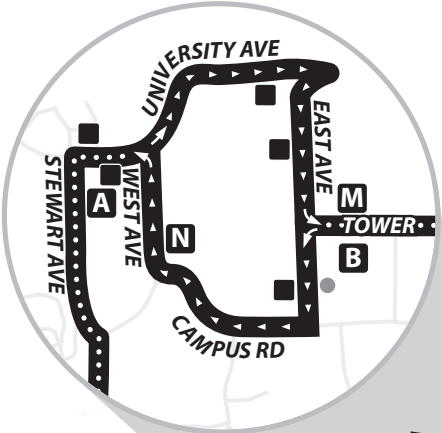

INBOUND

Groton Express Mart	Freeville Park & Ride	Varna	Uris Hall Across Street	Seneca @ Commons					
G	H	P	J	K	L	M	N	O	R
6:44 A	6:48 A	6:58 A	7:01 A	7:10 A	7:14 A	7:18 A	7:16 A	7:26 A	7:30 A
7:44 A	7:48 A	7:58 A	8:01 A	8:10 A	8:14 A	8:18 A	8:16 A	8:26 A	8:30 A
9:26 A	9:30 A	9:40 A	9:43 A	9:52 A	9:56 A	10:00 A	9:58 A	10:08 A	
4:09 P	4:13 P	4:23 P	4:26 P	4:35 P	4:39 P				
5:14 P	5:18 P	5:28 P	5:31 P	5:40 P	5:44 P				

Groton Village: Designated Stops Only
After Groton High School
See tcatbus.com for details