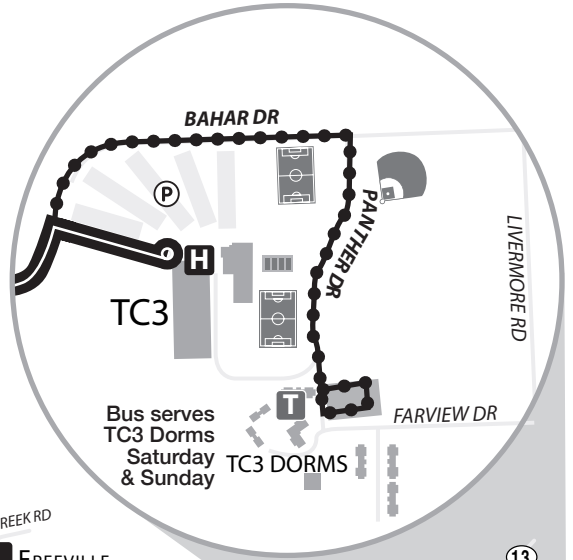

GROTON, FREEVILLE, TC3 & DRYDEN

*Please see route 40 schedule for additional service to Groton and Freeville.

Groton Village: Designated Stops Only
 After Groton High School
 See tcatbus.com for details

Bus serves TC3 Dorms Saturday & Sunday

Dryden Village: Designated Stops Only Between
 - Hilton Rd @ W. Main St
 - South St @ Union St &
 - Lewis St @ Rt 38 (Freeville Rd)
 See www.tcatbus.com for details

Groton | Freeville | Dryden | Cornell | Commons

TCAT | August 30, 2020 through November 28, 2020

M T W R F Sa Su

GROTON, FREEVILLE, TC3 & DRYDEN

*Please see route 40 schedule for additional service to Groton and Freeville.

43 SATURDAY & SUNDAY

Please read schedules from left to right.

OUTBOUND

INBOUND

Uris Hall		Varna		Dryden Village Main Street		TC3 Dorms		TC3 Dorms		Rt. 13 @ Johnson		Dairy Bar Across Street		Seneca @ Commons	
Green @ Commons	Dairy Bar	Rt. 13 @ Yellow Barn	Keith @ Lake	TC3 Dorms	Dryden Village Main @ Library	Varna	Uris Hall Across St.	Green @ Commons							
A	B	C	D	E	F	G	T	T	M	N	O	P	R	S	A
8:04 A	—	—	8:12 A	8:20 A	8:23 A	8:27 A	8:38 A	8:42 A	8:49 A	8:52 A	9:02 A	9:07 A	9:10 A	9:19 A	9:23 A
11:35 A	11:44 A	11:47 A	11:52 A	12:00 P	12:05 P	12:09 P	12:20 P	12:24 P	12:31 P	12:34 P	12:44 P	12:49 P	12:52 P	1:01 P	1:05 P
3:10 P	3:19 P	3:22 P	3:27 P	3:35 P	3:40 P	3:44 P	3:55 P	4:00 P	4:07 P	4:10 P	4:20 P	4:25 P	4:28 P	4:37 P	4:41 P
7:30 P	7:39 P	7:42 P	7:47 P	7:55 P	7:58 P	8:02 P	8:13 P	8:15 P	8:22 P	8:25 P	8:35 P	—	—	8:45 P	—