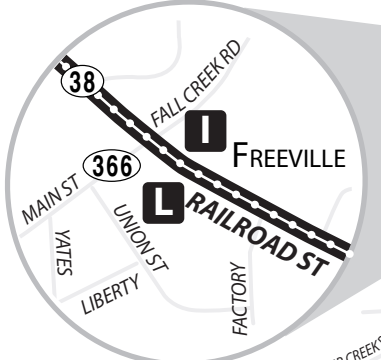

GROTON, FREEVILLE, TC3 & DRYDEN

*Please see route 40 schedule for additional service to Groton and Freeville.

Groton Village: Designated Stops Only
 After Groton High School
 See tcatbus.com for details

Bus serves TC3 Dorms Saturday & Sunday

Dryden Village: Designated Stops Only Between
 - Hilton Rd @ W. Main St
 - South St @ Union St &
 - Lewis St @ Rt 38 (Freeville Rd)
 See www.tcatbus.com for details

LEGEND

map not to scale

- A** Timepoint
- P** Park & Ride
- Point of Interest
- bus does not serve stop at this time interval
- I** Select Service Only. Please see schedule.
- S** Saturday & Sunday service only

Groton | Freeville | Dryden | Cornell | Commons

TCAT | August 30, 2020 through November 28, 2020

M T W R F Sa Su

GROTON, FREEVILLE, TC3 & DRYDEN

*Please see route 40 schedule for additional service to Groton and Freeville.