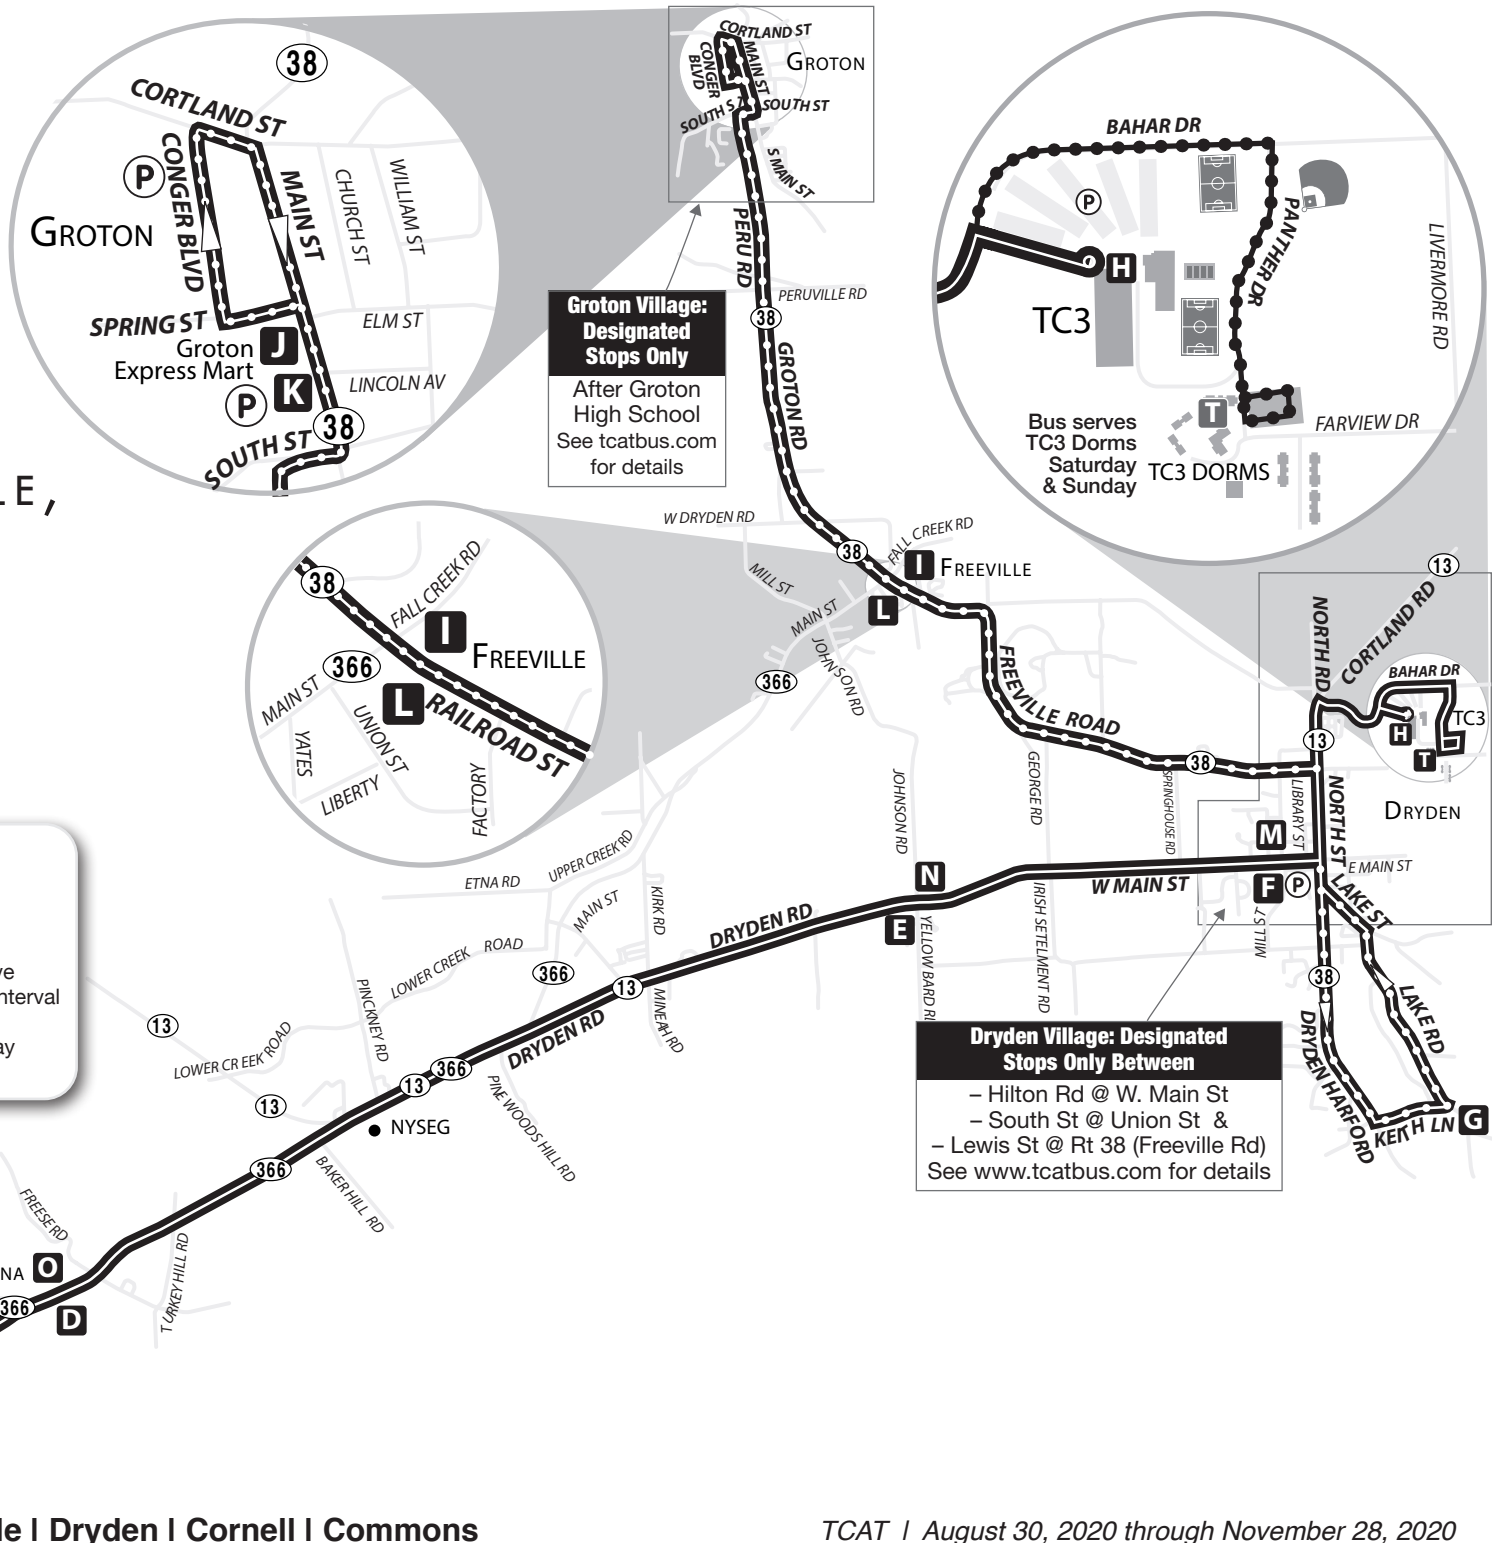

GROTON, FREEVILLE, TC3 & DRYDEN

*Please see route 40 schedule for additional service to Groton and Freeville.

Groton Village: Designated Stops Only
 After Groton High School
 See tcatbus.com for details

Bus serves TC3 Dorms Saturday & Sunday

Dryden Village: Designated Stops Only Between
 - Hilton Rd @ W. Main St
 - South St @ Union St &
 - Lewis St @ Rt 38 (Freeville Rd)
 See www.tcatbus.com for details

LEGEND

map not to scale

- A** Timepoint
- P** Park & Ride
- Point of Interest
- bus does not serve stop at this time interval
- I** Select Service Only. Please see schedule.
- S** Saturday & Sunday service only

Groton | Freeville | Dryden | Cornell | Commons

TCAT | August 30, 2020 through November 28, 2020

M T W R F Sa Su

GROTON, FREEVILLE, TC3 & DRYDEN

*Please see route 40 schedule for additional service to Groton and Freeville.