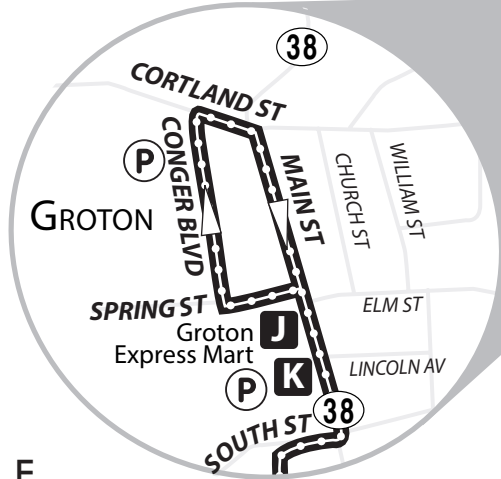

GROTON, FREEVILLE, TC3 & DRYDEN

*Please see route 40 schedule for additional service to Groton and Freeville.

Groton Village: Designated Stops Only
 After Groton High School
 See tcatbus.com for details

Bus serves TC3 Dorms Saturday & Sunday

Dryden Village: Designated Stops Only Between
 - Hilton Rd @ W. Main St
 - South St @ Union St &
 - Lewis St @ Rt 38 (Freeville Rd)
 See www.tcatbus.com for details

LEGEND

map not to scale

- A** Timepoint
- P** Park & Ride
- Point of Interest
- bus does not serve stop at this time interval
- I** Select Service Only. Please see schedule.
- S** Saturday & Sunday service only

Groton | Freeville | Dryden | Cornell | Commons

TCAT | August 30, 2020 through November 28, 2020

M T W R F Sa Su

GROTON, FREEVILLE, TC3 & DRYDEN

*Please see route 40 schedule for additional service to Groton and Freeville.