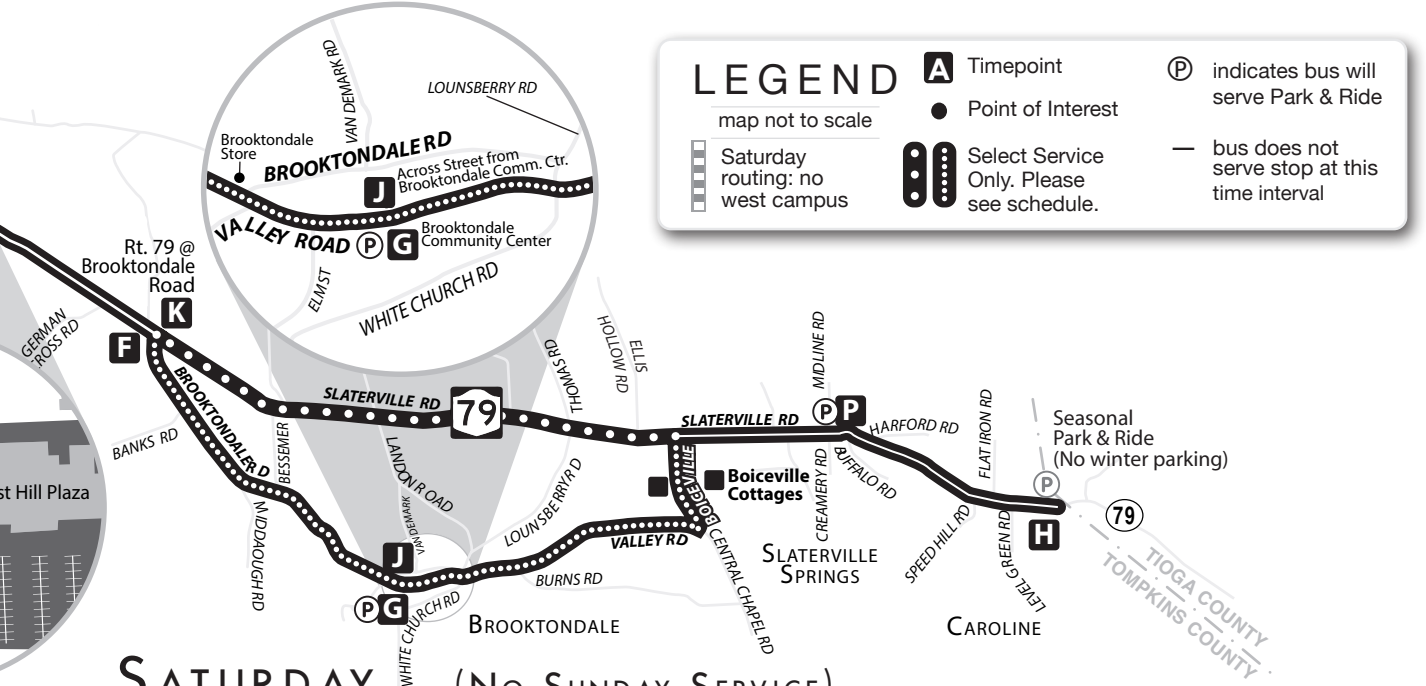

ROUTE 52
MONDAY - SATURDAY
MTWRF Sa

MONDAY - FRIDAY Please read schedules from left to right.

Bold Type indicates PM times.

OUTBOUND

INBOUND

Green St. @ Commons	Uris Hall	Pine Tree @ East Hill Plaza	Brooktondale Community Center	Caroline Turnaround				
A	B	C	D	E	F	G	P	H
6:44 A	Via NYS 79 No service to Cornell				6:52 A	—	6:57 A	7:02 A
7:30 A	7:36 A	7:41 A	7:45 A	7:48 A	7:55 A	—	8:00 A	8:05 A
10:00 A	10:06 A	10:11 A	10:15 A	10:18 A	10:25 A	10:29 A	10:35 A	10:40 A
2:08 P	2:14 P	2:19 P	2:23 P	2:26 P	2:33 P	2:37 P	2:43 P	2:48 P
4:32 P	4:38 P	4:43 P	4:47 P	4:50 P	4:57 P	5:01 P	5:07 P	5:12 P
5:42 P	5:48 P	5:53 P	5:57 P	6:00 P	6:07 P	6:11 P	6:17 P	6:22 P

Caroline Turnaround	Across the Street from Brooktondale Comm. Center	Pine Tree @ East Hill Plaza	Uris Hall Across Street	Seneca St. @ Commons					
H	P	J	K	L	M	N	O	R	A
7:05 A	7:11 A	7:17 A	7:21 A	7:28 A	7:32 A	7:36 A	7:38 A	7:44 A	—
8:07 A	8:12 A	8:18 A	8:22 A	8:29 A	8:33 A	8:37 A	8:39 A	8:45 A	—
10:42 A	10:47 A	10:53 A	10:57 A	11:03 A	11:07 A	11:11 A	11:13 A	11:19 A	11:23 A
2:52 P	2:57 P	3:03 P	3:07 P	3:14 P	3:18 P	—	—	—	—
5:15 P	5:20 P	—	5:26 P	Via NYS 79 No service to Cornell				5:36 P	5:40 P
6:24 P	6:29 P	—	6:35 P	—	—	—	—	—	—

LEGEND

- A** Timepoint
- P** indicates bus will serve Park & Ride
- Point of Interest
- map not to scale
- ▬ Saturday routing: no west campus
- ⋮ Select Service Only. Please see schedule.
- bus does not serve stop at this time interval

Caroline Turnaround	Across the St. from Brooktondale Comm. Center	Pine Tree Rd. @ East Hill Plaza	Uris Hall Across Street	Seneca St. @ Commons				
H	P	J	K	L	M	N	R	A
8:05 A	8:10 A	8:16 A	8:20 A	8:27 A	8:31 A	8:34 A	8:40 A	8:44 A
12:55 P	1:00 P	1:06 P	1:10 P	1:17 P	1:21 P	1:24 P	1:30 P	—
6:55 P	7:00 P	—	7:06 P	Via NYS Route 79				7:16 P