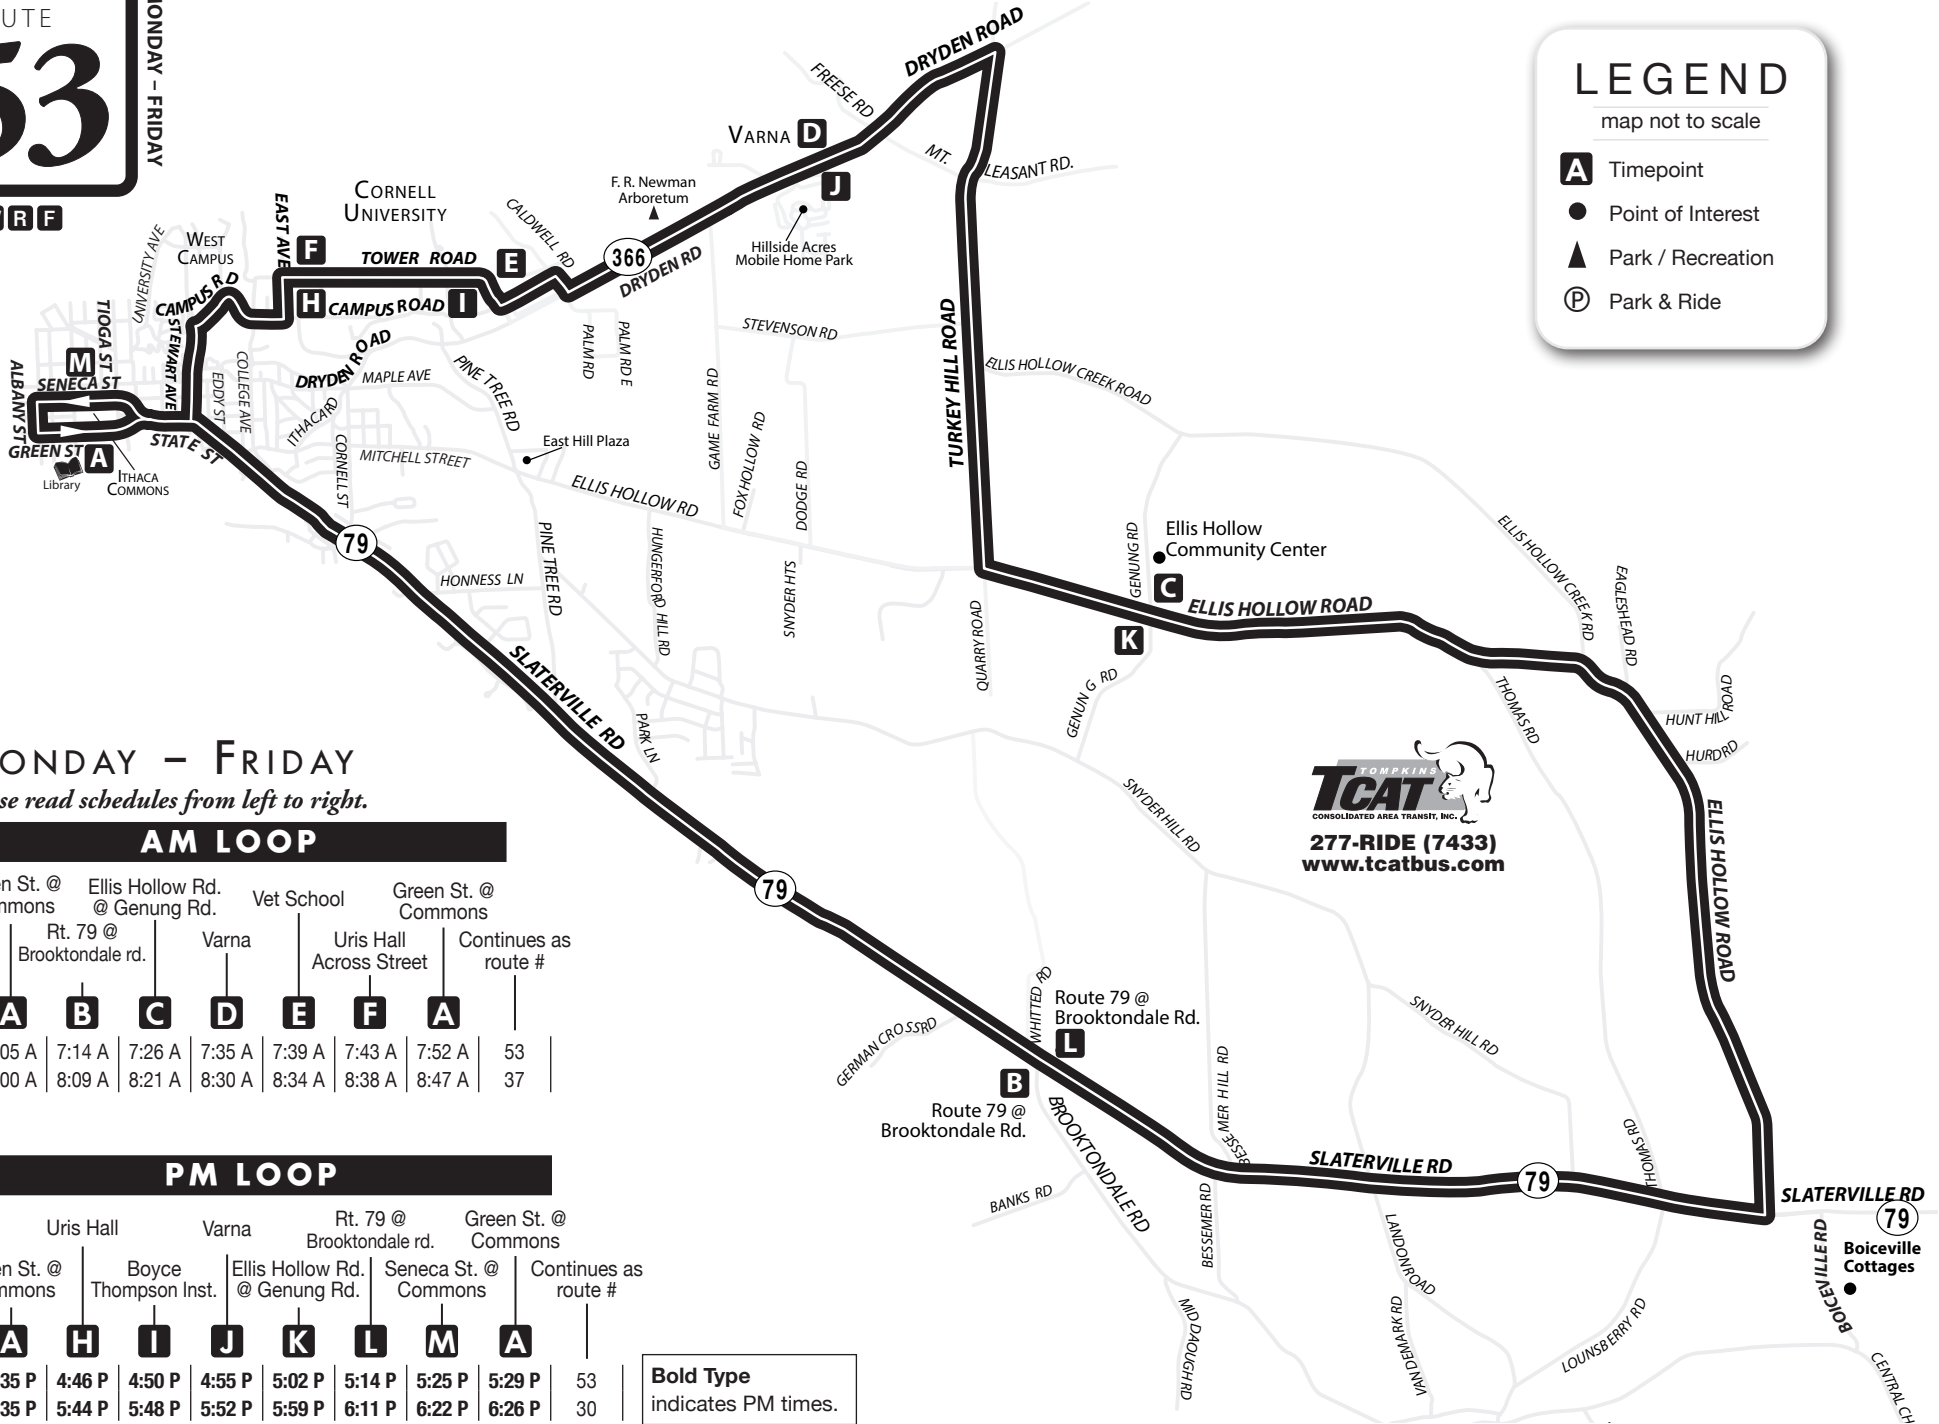

# ROUTE 53

MONDAY - FRIDAY

MTWRF

## LEGEND

map not to scale

- A** Timepoint
- Point of Interest
- ▲ Park / Recreation
- P** Park & Ride

### AM LOOP

Green St. @ Commons	Ellis Hollow Rd. @ Genung Rd.	Vet School	Green St. @ Commons					
Rt. 79 @ Brooktondale rd.	Varna	Uris Hall Across Street	Continues as route #					
<b>A</b>	<b>B</b>	<b>C</b>	<b>D</b>	<b>E</b>	<b>F</b>	<b>A</b>		
7:05 A	7:14 A	7:26 A	7:35 A	7:39 A	7:43 A	7:52 A	53	
8:00 A	8:09 A	8:21 A	8:30 A	8:34 A	8:38 A	8:47 A	37	

### PM LOOP

Green St. @ Commons	Uris Hall	Varna	Ellis Hollow Rd. @ Genung Rd.	Rt. 79 @ Brooktondale rd.	Green St. @ Commons			
Boyce Thompson Inst.			Seneca St. @ Commons	Continues as route #				
<b>A</b>	<b>H</b>	<b>I</b>	<b>J</b>	<b>K</b>	<b>L</b>	<b>M</b>	<b>A</b>	
4:35 P	4:46 P	4:50 P	4:55 P	5:02 P	5:14 P	5:25 P	5:29 P	53
5:35 P	5:44 P	5:48 P	5:52 P	5:59 P	6:11 P	6:22 P	6:26 P	30