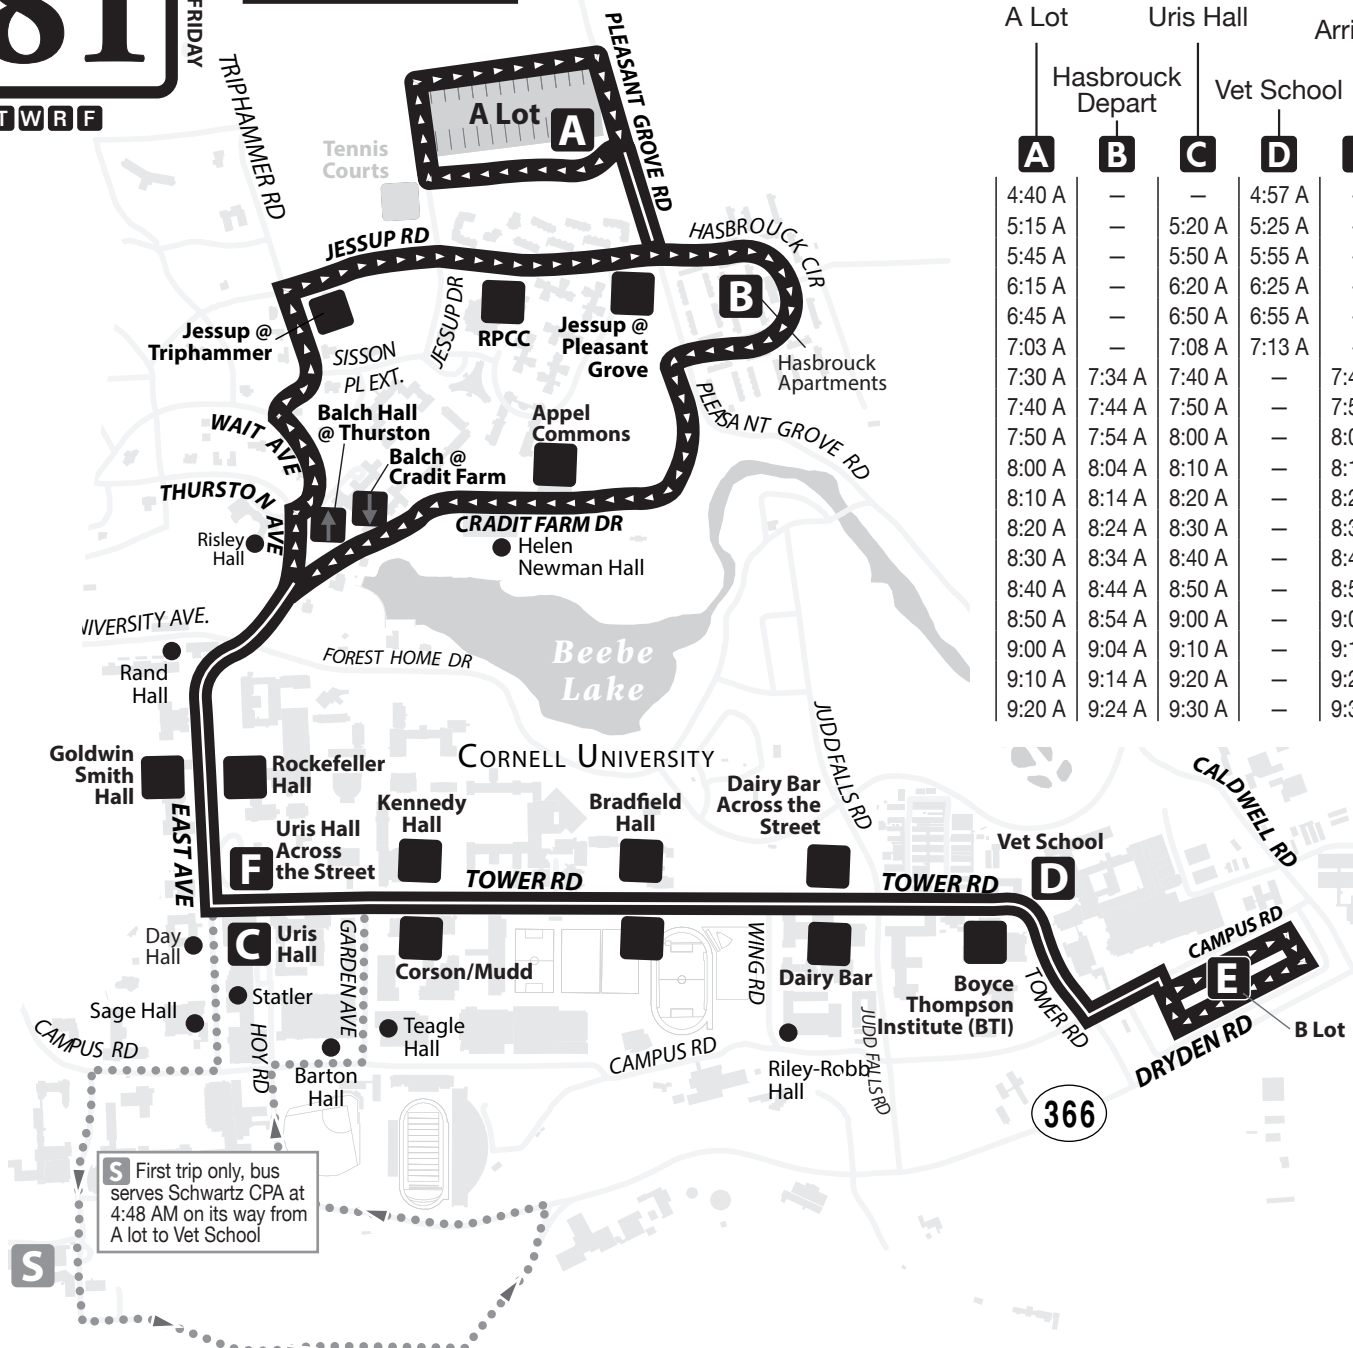

Bold Type indicates PM times.

LEGEND

map not to scale

- A** Timepoint
- Point of Interest
- Designated Bus Stop
- bus does not serve stop at this time interval
- ⋯ First trip only, bus serves Schwartz CPA on its way from A Lot to the Vet School