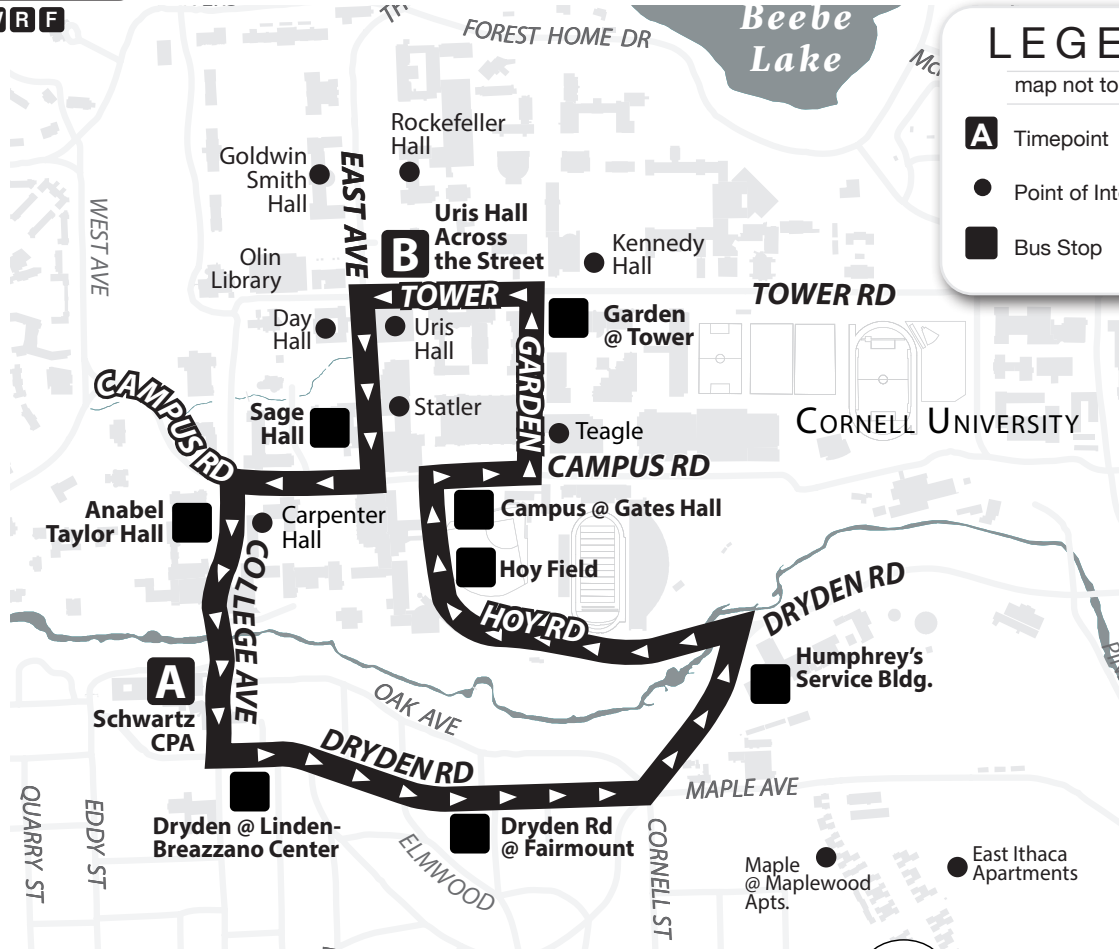

ROUTE
84

MONDAY - FRIDAY

Designated Stops Only

ACADEMIC YEAR ONLY

M T W R F

LEGEND
map not to scale

- A** Timepoint
- Point of Interest
- Bus Stop

MONDAY - FRIDAY

LOOP

Schwartz CPA	Schwartz Uris Hall Across the Street	Schwartz CPA	Continues as Route #
A	B	A	
8:15 A	8:23 A	8:27 A	84
8:30 A	8:38 A	8:42 A	84
8:45 A	8:53 A	8:57 A	84
9:00 A	9:08 A	9:12 A	84
9:15 A	9:23 A	9:27 A	84
9:30 A	9:38 A	9:42 A	84
9:45 A	9:53 A	9:57 A	84
10:00 A	10:08 A	10:12 A	84
10:15 A	10:23 A	10:27 A	84
10:30 A	10:38 A	10:42 A	84
10:45 A	10:53 A	10:57 A	84
11:00 A	11:08 A	11:12 A	84
11:15 A	11:23 A	11:27 A	84
11:30 A	11:38 A	11:42 A	84
11:45 A	11:53 A	11:57 A	84
12:00 P	12:08 P	12:12 P	84
12:15 P	12:23 P	12:27 P	84
12:30 P	12:38 P	12:42 P	84
12:45 P	12:53 P	12:57 P	84
1:00 P	1:08 P	1:12 P	84
1:15 P	1:23 P	1:27 P	84
1:30 P	1:38 P	1:42 P	84
1:45 P	1:53 P	1:57 P	84
2:00 P	2:08 P	2:12 P	84
2:15 P	2:23 P	2:27 P	84
2:30 P	2:38 P	2:42 P	84
2:45 P	2:53 P	2:57 P	84
3:00 P	3:08 P	3:12 P	84
3:15 P	3:23 P	3:27 P	84
3:30 P	3:38 P	3:42 P	84
3:45 P	3:53 P	3:57 P	84
4:00 P	4:08 P	4:12 P	84
4:15 P	4:23 P	4:27 P	21

Bold Type indicates PM times.