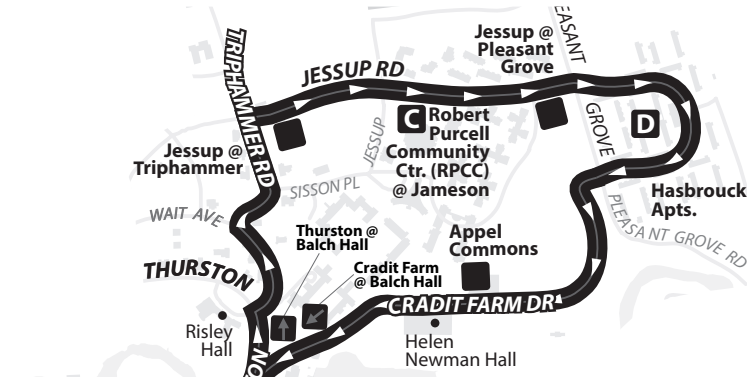

Designated Stops Only ■

MTWRF Sa Su

MONDAY - FRIDAY

Northbound

Southbound

Collegetown Crossing		Hasbrouck Apts. Arrive		Hasbrouck Apts. Depart		Seneca @ Commons	
Green @ Commons	RPCC @ Jameson				Schwartz CPA		Green @ Commons
A	B	C	D	D	E	F	A
-	-	-	-	7:40 P	7:49 P	7:55 P	7:59 P
8:04 P	8:08 P	8:16 P	8:19 P	8:20 P	8:29 P	8:35 P	8:39 P
8:44 P	8:48 P	8:56 P	8:59 P	9:00 P	9:09 P	9:15 P	9:19 P
9:24 P	9:28 P	9:36 P	9:39 P	9:40 P	9:49 P	9:55 P	9:59 P
10:04 P	10:08 P	10:16 P	10:19 P	10:20 P	10:29 P	10:35 P	10:39 P
10:44 P	10:48 P	10:56 P	10:59 P	11:00 P	11:09 P	11:15 P	11:19 P
11:24 P	11:28 P	11:36 P	11:39 P	11:40 P	11:49 P	11:55 P	11:59 P
12:00 A	12:04 A	12:12 A	12:15 A	-	-	-	-

Bold Type indicates PM times.

SATURDAY

Northbound

Southbound

Collegetown Crossing		Hasbrouck Apts. Arrive		Hasbrouck Apts. Depart		Seneca @ Commons	
Green @ Commons	RPCC @ Jameson				Schwartz CPA		Green @ Commons
A	B	C	D	D	E	F	A
7:24 P	7:28 P	7:36 P	7:39 P	7:40 P	7:49 P	7:55 P	7:59 P
8:04 P	8:08 P	8:16 P	8:19 P	8:20 P	8:29 P	8:35 P	8:39 P
8:44 P	8:48 P	8:56 P	8:59 P	9:00 P	9:09 P	9:15 P	9:19 P
9:24 P	9:28 P	9:36 P	9:39 P	9:40 P	9:49 P	9:55 P	9:59 P
10:04 P	10:08 P	10:16 P	10:19 P	10:20 P	10:29 P	10:35 P	10:39 P
10:44 P	10:48 P	10:56 P	10:59 P	11:00 P	11:09 P	11:15 P	11:19 P
11:24 P	11:28 P	11:36 P	11:39 P	11:40 P	11:49 P	11:55 P	11:59 P
12:00 A	12:04 A	12:12 A	12:15 A	-	-	-	-

Bold Type indicates PM times.

SUNDAY

Northbound

Southbound

Collegetown Crossing		Hasbrouck Apts. Arrive		Hasbrouck Apts. Depart		Seneca @ Commons	
Green @ Commons	RPCC @ Jameson				Schwartz CPA		Green @ Commons
A	B	C	D	D	E	F	A
7:24 P	7:28 P	7:36 P	7:39 P	7:40 P	7:49 P	7:55 P	7:59 P
8:04 P	8:08 P	8:16 P	8:19 P	8:20 P	8:29 P	8:35 P	8:39 P
8:44 P	8:48 P	8:56 P	8:59 P	9:00 P	9:09 P	9:15 P	9:19 P
9:24 P	9:28 P	9:36 P	9:39 P	9:40 P	9:49 P	9:55 P	9:59 P
10:04 P	10:08 P	10:16 P	10:19 P	10:20 P	10:29 P	10:35 P	10:39 P