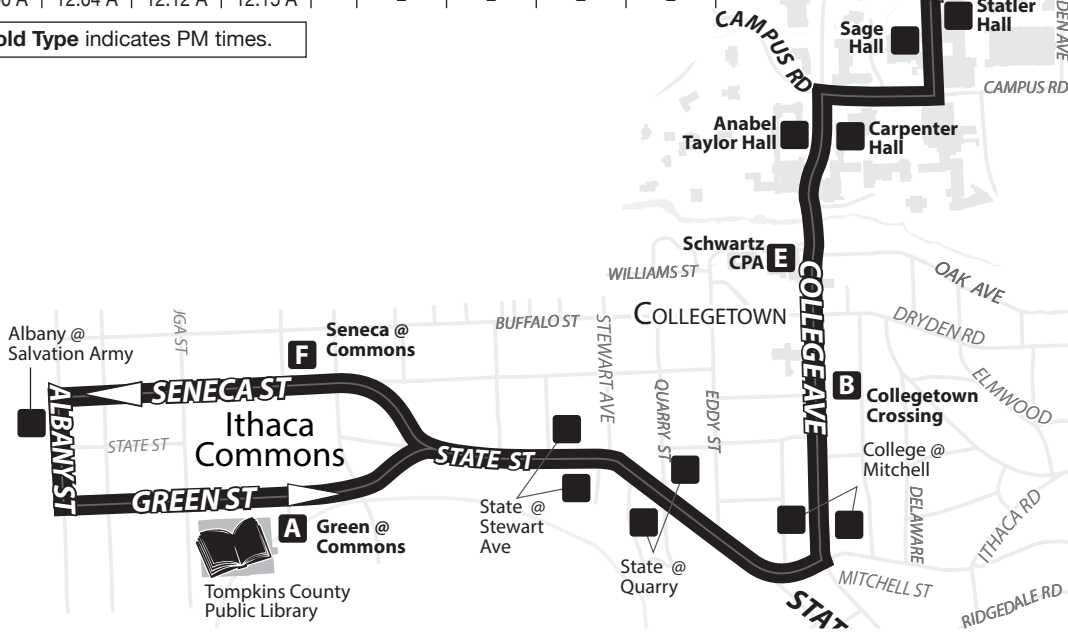

Designated Stops Only ■

MTWRF Sa Su

MONDAY - FRIDAY

Northbound

Southbound

Collegetown Crossing		Hasbrouck Apts. Arrive		Hasbrouck Apts. Depart		Seneca @ Commons	
Green @ Commons	RPCC @ Jameson				Schwartz CPA		Green @ Commons
A	B	C	D	D	E	F	A
-	-	-	-	7:40 P	7:49 P	7:55 P	7:59 P
8:04 P	8:08 P	8:16 P	8:19 P	8:20 P	8:29 P	8:35 P	8:39 P
8:44 P	8:48 P	8:56 P	8:59 P	9:00 P	9:09 P	9:15 P	9:19 P
9:24 P	9:28 P	9:36 P	9:39 P	9:40 P	9:49 P	9:55 P	9:59 P
10:04 P	10:08 P	10:16 P	10:19 P	10:20 P	10:29 P	10:35 P	10:39 P
10:44 P	10:48 P	10:56 P	10:59 P	11:00 P	11:09 P	11:15 P	11:19 P
11:24 P	11:28 P	11:36 P	11:39 P	11:40 P	11:49 P	11:55 P	11:59 P
12:00 A	12:04 A	12:12 A	12:15 A	-	-	-	-

Bold Type indicates PM times.

SATURDAY

Northbound

Southbound

Collegetown Crossing		Hasbrouck Apts. Arrive		Hasbrouck Apts. Depart		Seneca @ Commons	
Green @ Commons	RPCC @ Jameson				Schwartz CPA		Green @ Commons
A	B	C	D	D	E	F	A
7:24 P	7:28 P	7:36 P	7:39 P	7:40 P	7:49 P	7:55 P	7:59 P
8:04 P	8:08 P	8:16 P	8:19 P	8:20 P	8:29 P	8:35 P	8:39 P
8:44 P	8:48 P	8:56 P	8:59 P	9:00 P	9:09 P	9:15 P	9:19 P
9:24 P	9:28 P	9:36 P	9:39 P	9:40 P	9:49 P	9:55 P	9:59 P
10:04 P	10:08 P	10:16 P	10:19 P	10:20 P	10:29 P	10:35 P	10:39 P
10:44 P	10:48 P	10:56 P	10:59 P	11:00 P	11:09 P	11:15 P	11:19 P
11:24 P	11:28 P	11:36 P	11:39 P	11:40 P	11:49 P	11:55 P	11:59 P
12:00 A	12:04 A	12:12 A	12:15 A	-	-	-	-

Bold Type indicates PM times.

SUNDAY

Northbound

Southbound

Collegetown Crossing		Hasbrouck Apts. Arrive		Hasbrouck Apts. Depart		Seneca @ Commons	
Green @ Commons	RPCC @ Jameson				Schwartz CPA		Green @ Commons
A	B	C	D	D	E	F	A
7:24 P	7:28 P	7:36 P	7:39 P	7:40 P	7:49 P	7:55 P	7:59 P
8:04 P	8:08 P	8:16 P	8:19 P	8:20 P	8:29 P	8:35 P	8:39 P
8:44 P	8:48 P	8:56 P	8:59 P	9:00 P	9:09 P	9:15 P	9:19 P
9:24 P	9:28 P	9:36 P	9:39 P	9:40 P	9:49 P	9:55 P	9:59 P
10:04 P	10:08 P	10:16 P	10:19 P	10:20 P	10:29 P	10:35 P	10:39 P